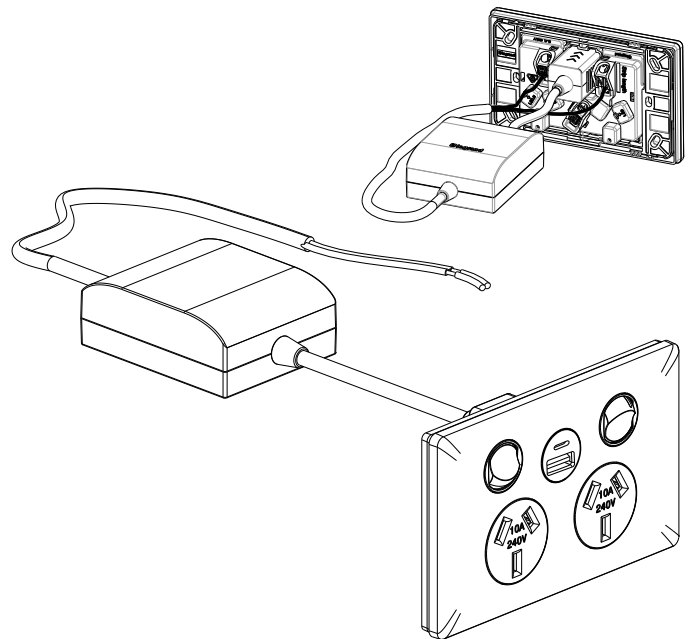

Single product		
Cat No	Barcode	Dimensions (W x H x D)
ED777USB2ACWE	9321001463344	184 x 160 x 80mm
ED777USB2ACUG	9321001463368	184 x 160 x 80mm
ED777USB2ACBL	9321001463351	184 x 160 x 80mm

Outer box (QTY 12)		
Cat No	Barcode	Dimensions (W x H x D)
ED777USB2ACWE	9321001463399	330 x 250 x 250mm
ED777USB2ACUG	9321001463412	330 x 250 x 250mm
ED777USB2ACBL	9321001463405	330 x 250 x 250mm