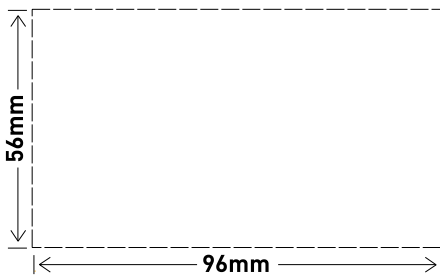

Excel Life™

Dedicated Plate - Double Powerpoint, 10A with Dual USB Charger Type A & C

CAT NO. ED777USB2ACWE, ED777USB2ACUG, ED777USB2ACBL

ED777USB2PSAWE

- 2 high charging capacity USB Ports 4.8A total
- Type C port for latest devices and future releases
- Capable of charging up to two tablets/smartphones simultaneously at their maximum capacity
- Suitable for telephones, smartphones, MP3/MP4 players, fitness bands and sport watches
- Suitable for installation in dry wall and wall cavities.
- Suitable for all commercial and residential installations such as kitchens, bedrooms, offices, retail, hospitality and education facilities
- Overload protection (USB circuit)
- Low standby power consumption < 0.07W
- Internal safety shutters for extra safety (powerpoint)
- Conform to AS/NZS60950-1, AS/NZS 4665, AS/NZS 3100
- Indoor use only

Glass and tile cut-out dimensions:

Single product		
Cat No	Barcode	Dimensions (W x H x D)
ED777USB2ACWE	9321001463344	184 x 160 x 80mm
ED777USB2ACUG	9321001463368	184 x 160 x 80mm
ED777USB2ACBL	9321001463351	184 x 160 x 80mm