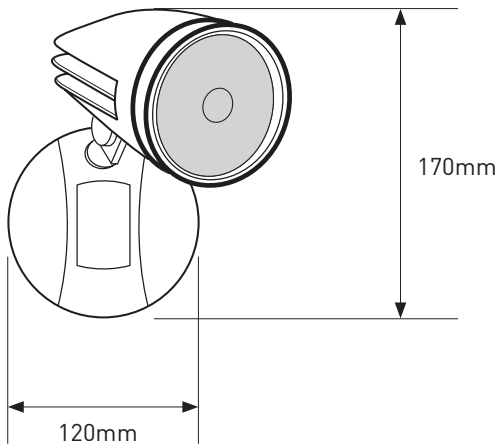

SIKA LED Floodlight

CAT. NO. LSP0112WBL

A brand of **legrand**

Single product			
Cat. No.	Dimensions	Weight	Barcode
LSP0112WBL	120 x 120 x 145 mm	0.7kg	9321001441274

Outer box (Qty 6)			
Cat. No.	Dimensions	Weight	Barcode
LSP0112WBL	380 x 260 x 165 mm	5kg	9321001441434

FEATURES

- 12W ideal for medium to large areas such as driveways, secluded walkways, front and porches.
- Die cast aluminium construction.
- 1070 lumens
- 15,000 hours lifespan.
- 180° adjustable head/light.
- IP44 weatherproof rating
- 5 Year Warranty

DIMENSIONS

Legrand - Australia
1300 369 777
www.hpm.com.au
ABN 31 000 102 661

Legrand - New Zealand
0800 476 009
www.hpm.co.nz

Refer to your group buying office, Legrand Sales Representative or Legrand Sales Office for pricing.

Please note: specifications are subject to change without prior notice.