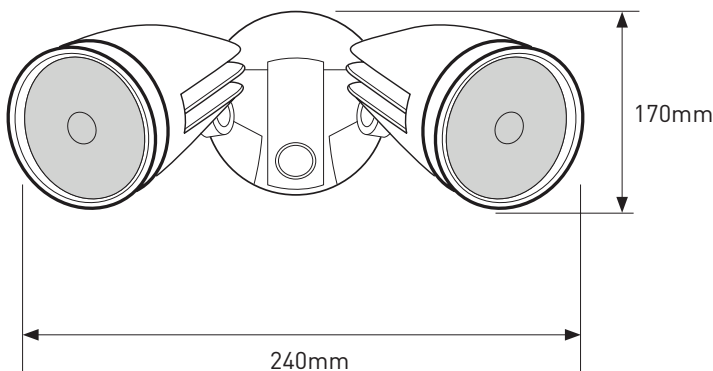

DIMENSIONS

Legrand - Australia
1300 369 777
www.hpm.com.au
ABN 31 000 102 661

Legrand - New Zealand
0800 476 009
www.hpm.co.nz

Refer to your group buying office, Legrand Sales Representative or Legrand Sales Office for pricing.

Please note: specifications are subject to change without prior notice.

HPML0717B

08/2021