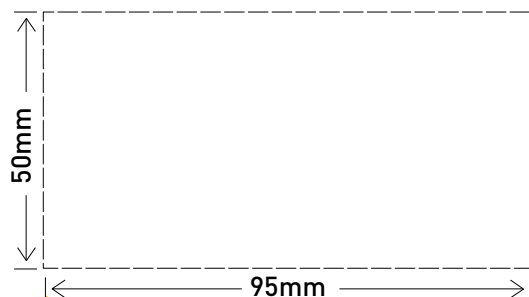

Cut out size

HPM Legrand - AUS
1300 369 777
www.legrand.com.au
ABN 31 000 102 661

HPM Legrand - NZ
0800 476 009
www.legrand.co.nz

Refer to your group buying office, HPM Legrand Sales Representative or HPM Legrand Sales Office for pricing.