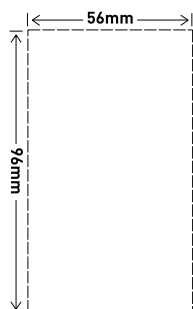

Data Sheet

Excel Life™

Dedicated Plate, Vertical Single Powerpoint,
Autoswitch, Round Earth, 10A

CAT NO. EDV787ARWE, EDV787ARUG

Cat No.	EDV787ARWE, EDV787ARUG
Description	Excel Life Dedicated Plate, Vertical Single Powerpoint, Autoswitch, Round Earth, 10A
Supply voltage	230 - 240V a.c.
Current rating	10A
Colour	White (WE), Urban Grey (UG)
Dimensions (WxHxD)	77 x 121 x 10mm
Mounting centres	84mm
Compliance	AS/NZS 3112

Excel Life™

Dedicated Plate, Vertical Single Powerpoint, Autoswitch, Round Earth, 10A

CAT NO. **EDV787ARWE, EDV787ARUG**

- Round earth pin allows only specific 3 pin plugs
- Inline terminals for easier installation
- More fixing options - 4 corners,
- Retained terminal screws
- Oval 84mm fixing points - make it easier to straighten products at the last minute
- Paint path - lessens potential damage to walls by providing a small channel for paint ingress
- Internal automatic switch mechanism

Cut-out dimensions:

Single product	
Cat No	Barcode
EDV787ARWE	9321001423478
EDV787ARUG	9321001423461

Inner box (QTY 10)		
Cat No	Barcode	Dimensions
EDV787ARWE	9321001423973	160 x 160 x 131mm
EDV787ARUG	9321001423966	160 x 160 x 131mm

Outer box (QTY 120)		
Cat No	Barcode	Dimensions
EDV787ARWE	9321001424475	500 x 333 x 266mm
EDV787ARUG	9321001424468	500 x 333 x 266mm

Legrand - Australia
1300 369 777
www.legrand.com.au
ABN 31 000 102 661