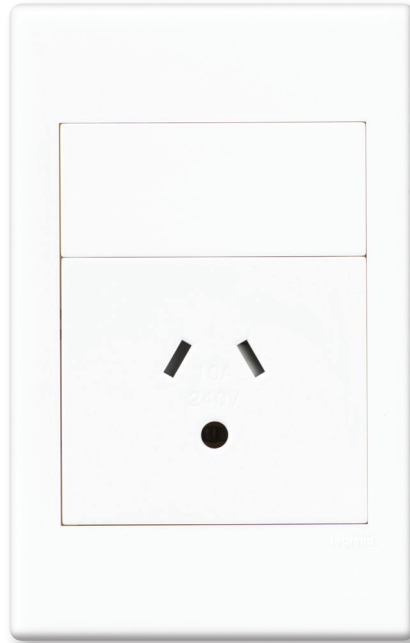

Data Sheet

Excel Life™

Dedicated Plate, Vertical Single Powerpoint,
Autoswitch, Round Earth, 10A

CAT NO. EDV787ARWE, EDV787ARUG

Cat No.	EDV787ARWE, EDV787ARUG
Description	Excel Life Dedicated Plate, Vertical Single Powerpoint, Autoswitch, Round Earth, 10A
Supply voltage	230 - 240V a.c.
Current rating	10A
Colour	White (WE), Urban Grey (UG)
Dimensions (WxHxD)	77 x 121 x 10mm
Mounting centres	84mm
Compliance	AS/NZS 3112

Excel Life™

Dedicated Plate, Vertical Single Powerpoint, Autoswitch, Round Earth, 10A

CAT NO. **EDV787ARWE, EDV787ARUG**

- Round earth pin allows only specific 3 pin plugs
- Inline terminals for easier installation
- More fixing options - 4 corners,
- Retained terminal screws
- Oval 84mm fixing points - make it easier to straighten products at the last minute
- Paint path - lessens potential damage to walls by providing a small channel for paint ingress
- Internal automatic switch mechanism

Cut-out dimensions:

Single product	
Cat No	Barcode
EDV787ARWE	9321001423478
EDV787ARUG	9321001423461

Inner box (QTY 10)		
Cat No	Barcode	Dimensions
EDV787ARWE	9321001423973	160 x 160 x 131mm
EDV787ARUG	9321001423966	160 x 160 x 131mm