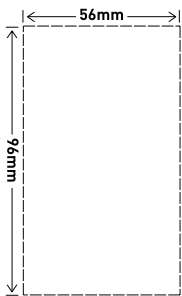

Data Sheet

Excel Life™

Dedicated Plate, Vertical Single Powerpoint, 15A

CAT NO. EDV787/15WE, EDV787/15UG

Cat No.	EDV787/15WE, EDV787/15UG
Description	Excel Life Dedicated Plate, Vertical Single Powerpoint, 15A
Supply voltage	230 - 240V a.c.
Current rating	15A
Colour	White (WE), Urban Grey (UG)
Dimensions (WxHxD)	77 x 121 x 10mm
Mounting centres	84mm
Compliance	AS/NZS 3112

Excel Life™ Dedicated Plate, Vertical Single Powerpoint, 15A

CAT NO. **EDV787/15WE, EDV787/15UG**

- Inline terminals for easier installation
- Internal safety shutters for extra safety
- More fixing options - 4 corners
- Oval 84mm fixing points - make it easier to straighten products at the last minute
- Paint path - lessens potential damage to walls by providing a small channel for paint ingress

Cut-out dimensions:

Single product	
Cat No	Barcode
EDV787/15WE	9321001420828
EDV787/15UG	9321001423553

Inner box (QTY 10)		
Cat No	Barcode	Dimensions (WxHxD)
EDV787/15WE	9321001420934	124 x 160 x 80mm
EDV787/15UG	9321001424055	124 x 160 x 80mm

Outer box (QTY 120)		
Cat No	Barcode	Dimensions (WxHxD)
EDV787/15WE	9321001421047	500 x 333 x 266mm
EDV787/15UG	9321001424550	500 x 333 x 266mm

Legrand - Australia
1300 369 777
www.legrand.com.au
ABN 31 000 102 661