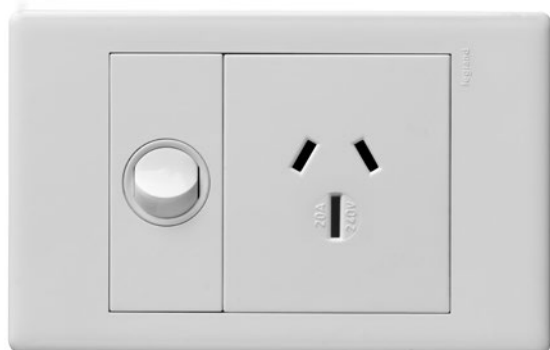

## Dedicated Plate - Single Powerpoint 20A

CAT NO. ED787/20WE, ED787/20UG

<b>Cat No</b>	<b>ED787/20WE, ED787/20UG</b>
<b>Description</b>	Dedicated plate single powerpoint 20A
<b>Supply voltage</b>	230 - 240V a.c.
<b>Current rating</b>	20A
<b>Colour</b>	White (WE) and Urban Grey (UG)
<b>Plate size</b>	121mmW x 77mmH x 10mmD
<b>Mounting centre</b>	84mm
<b>Compliance</b>	AS/NZS 3112

# Excel Life™ Dedicated Plate - Single Powerpoint 20A

CAT NO. **ED787/20WE, ED787/20UG**

- Dedicated Plate
- Rated 20A
- Switched single socket

Single product	
Cat No	Barcode
ED787/20WE	9321001401476
ED787/20UG	9321001417439