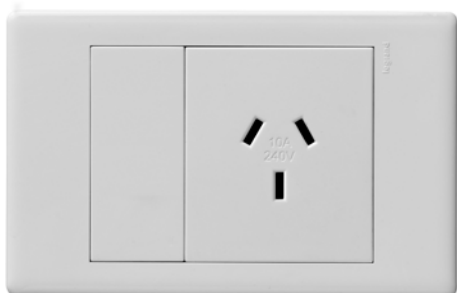

Datasheet

Excel Life™

Dedicated Plate - Autoswitched Single Powerpoint, 10A

CAT NO. **ED787AWE, ED787AUG**

Cat No	ED787AWE, ED787AUG
Description	Excel Life™ Dedicated Plate - Autoswitched Single Powerpoint, 10A
Supply voltage	230 - 240V a.c.
Current rating	10A
Colour	White (WE), Urban Grey (UG)
Plate size	121mmW x 77mmH x 10mmD
Mounting centres	84mm
Compliance	AS/NZS 3112

Excel Life™ Dedicated Plate - Autoswitched Single Powerpoint

CAT NO. **ED787AWE, ED787AUG**

- Rated 10A
- Only turns power on to the socket when pins engaged to a safe point

Single product		
Cat No	Dimensions	Barcode
ED787AWE	114mmW x 77mmh x 25mmD	9321001401247
ED787AUG	114mmW x 77mmh x 25mmD	9321001423300