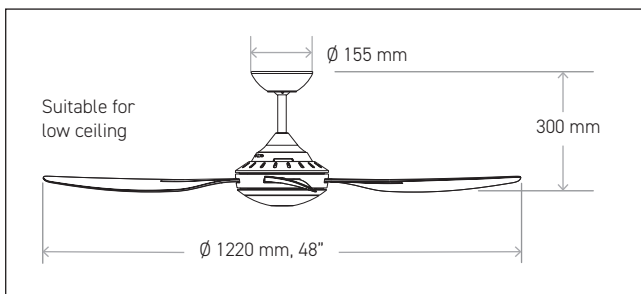

Datasheet

SERENE AC CEILING FAN-1220MM, 48"

CAT. NO. **CF12AC4BWE**

A brand of **legrand**

FEATURES AND BENEFITS

- Powerful 70 W AC motor.
- ABS plastic ceiling fans are suitable for indoor or undercover outdoor areas not exposed to the weather.
- Body, canopy and blades are made from ABS plastic, making them rust free[^]
- Moulded ABS plastic blades for high strength and durability, which are easy to clean.
- Pre-wired replaceable downrods for easy height extension, available in 750 mm and 1500 mm lengths.
- Coastal rated to withstand water damage due to salt found in the air.
- Fast connect wiring system and quick-fit blades system for ease and reduction of installation time.
- Reversible summer and winter mode to save energy for use all year round.
- Sleek and modern ceiling fan design with curvaceous blades to compliment any space.
- 3 speed fan controller included for ease of operation.

[^] Rust free does not apply to the metal downrod.

HOW TO CHOOSE THE RIGHT CEILING FAN SIZE

Room size (m²)	Up to 7 m²	7 m² to 13 m²	13 m² to 20 m²
Recommended Fan Size (mm)	920 mm to 1220 mm	1220 mm to 1320 mm	1320 mm to 1420 mm
Recommended Fan Size (inches)	36" or 48"	48" or 52"	52" or 56"

REGULATION REQUIREMENT

The Australia & New Zealand standard implies that the lowest point of the fan blades must be installed at least 2.1 m from the floor and the blades at least 300 mm from the nearest wall.

OPTIONAL ACCESSORIES (Sold separately)

Remote Control
Serene AC Ceiling Fan
Remote Control Kit White
(CFSERACREMOTE)

Extension Downrods
Serene Ceiling Fan Extension
Downrod 750 mm x 21.5 mm White
(CFSERDR750WE)

Serene Ceiling Fan Extension
Downrod 1500 mm x 21.5 mm White
(CFSERDR1500WE)

SHIPPING

Single Product			
Cat. No.	Barcode	Packaging Dimensions (mm)	Product Weight (kg)
CF12AC4BWE	9321001516200	595 x 330 x 317	5.2

Legrand - Australia
1300 369 777
www.hpm.com.au
ABN 31 000 102 661

Legrand - New Zealand
0800 476 009
www.hpm.co.nz

Refer to your group buying office, Legrand Sales Representative or Legrand Sales Office for pricing.

Please note: specifications are subjected to change without prior notice.