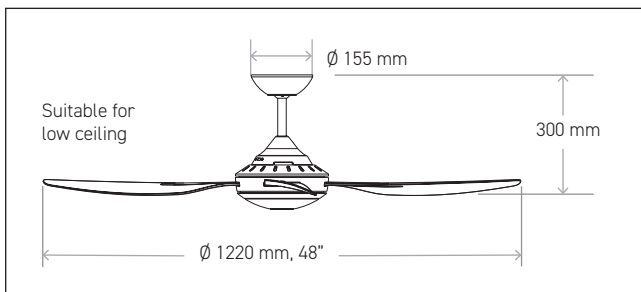

- Powerful 40 W DC motor.
- DC motor is more powerful, quieter and uses less energy than an AC motor.
- ABS plastic ceiling fans are suitable for indoor or undercover outdoor areas not exposed to the weather.
- Body, canopy and blades are made from ABS plastic, making them rust free[^].
- Moulded ABS plastic blades for high strength and durability, which are easy to clean.
- Pre-wired replaceable downrods for easy height extension, available in 750 mm and 1500 mm lengths.
- Coastal rated to withstand water damage due to salt found in the air.
- Fast connect wiring system and quick-fit blades system for ease and reduction of installation time.
- Reversible summer and winter mode to save energy for use all year round.
- Sleek and modern ceiling fan design with curvaceous blades to compliment any space.
- Natural wind mode varies the fan speed to simulate a natural breeze effect.
- 6 speed remote controller with timer included for greater control.

[^] Rust free does not apply to the metal downrod.

HOW TO CHOOSE THE RIGHT CEILING FAN SIZE

Room size (m²)	Up to 7 m²	7 m² to 13 m²	13 m² to 20 m²
Recommended Fan Size (mm)	920 mm to 1220 mm	1220 mm to 1320 mm	1320 mm to 1420 mm
Recommended Fan Size (inches)	36" or 48"	48" or 52"	52" or 56"

REGULATION REQUIREMENT

The Australia & New Zealand standard implies that the lowest point of the fan blades must be installed at least 2.1 m from the floor and the blades at least 300 mm from the nearest wall.

OPTIONAL ACCESSORIES (Sold separately)

Extension Downrods

Serene Ceiling Fan Extension Downrod
750 mm x 21.5 mm White
(CF5ERDR750WE)

Serene Ceiling Fan Extension Downrod
1500 mm x 21.5 mm White
(CF5ERDR1500WE)

SHIPPING

Single Product			
Cat. No.	Barcode	Packaging Dimensions (mm)	Product Weight (kg)
CF12DC4BWE	9321001516248	595 x 330 x 317	6.0

Legrand - Australia
1300 369 777
www.hpm.com.au
ABN 31 000 102 661

Legrand - New Zealand
0800 476 009
www.hpm.co.nz

Refer to your group buying office, Legrand Sales Representative or Legrand Sales Office for pricing.

Please note: specifications are subjected to change without prior notice.

LE14538AA

07/2023