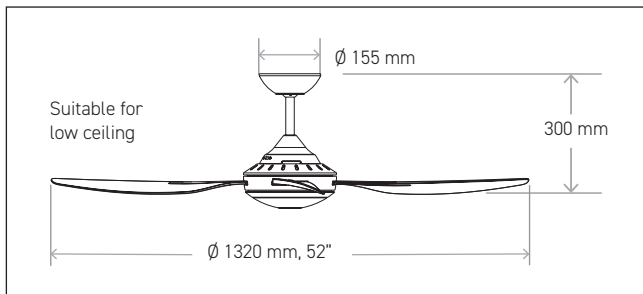

- Powerful 40 W DC motor.
- DC motor is more powerful, quieter and uses less energy than an AC motor.
- ABS plastic ceiling fans are suitable for indoor or undercover outdoor areas not exposed to the weather.
- Body, canopy and blades are made from ABS plastic, making them rust free[^].
- Moulded ABS plastic blades for high strength and durability, which are easy to clean.
- Pre-wired replaceable downrods for easy height extension, available in 750 mm and 1500 mm lengths.
- Coastal rated to withstand water damage due to salt found in the air.
- Fast connect wiring system and quick-fit blades system for ease and reduction of installation time.
- Reversible summer and winter mode to save energy for use all year round.
- Sleek and modern ceiling fan design with curvaceous blades to compliment any space.
- Natural wind mode varies the fan speed to simulate a natural breeze effect.
- 6 speed remote controller with timer included for greater control.

[^] Rust free does not apply to the metal downrod.

HOW TO CHOOSE THE RIGHT CEILING FAN SIZE

Room size (m²)	Up to 7 m²	7 m² to 13 m²	13 m² to 20 m²
Recommended Fan Size (mm)	920 mm to 1220 mm	1220 mm to 1320 mm	1320 mm to 1420 mm
Recommended Fan Size (inches)	36" or 48"	48" or 52"	52" or 56"

REGULATION REQUIREMENT

The Australia & New Zealand standard implies that the lowest point of the fan blades must be installed at least 2.1 m from the floor and the blades at least 300 mm from the nearest wall.

OPTIONAL ACCESSORIES (Sold separately)

Extension Downrods

Serene Ceiling Fan Extension Downrod
750 mm x 21.5 mm White
(CFSEDR750WE)

Serene Ceiling Fan Extension Downrod
1500 mm x 21.5 mm White
(CFSEDR1500WE)

SHIPPING

Single Product			
Cat. No.	Barcode	Packaging Dimensions (mm)	Product Weight (kg)
CF13DC4BWE	9321001516255	595 x 330 x 317	6.4

Legrand - Australia
1300 369 777
www.hpm.com.au
ABN 31 000 102 661

Legrand - New Zealand
0800 476 009
www.hpm.co.nz

Refer to your group buying office, Legrand Sales Representative or Legrand Sales Office for pricing.

Please note: specifications are subjected to change without prior notice.

LE145/0AA

07/2023