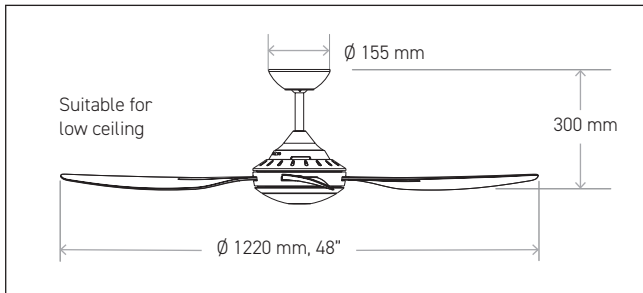

[^] Rust free does not apply to the metal downrod.

HOW TO CHOOSE THE RIGHT CEILING FAN SIZE

Room size (m²)	Up to 7 m²	7 m² to 13 m²	13 m² to 20 m²
Recommended Fan Size (mm)	920 mm to 1220 mm	1220 mm to 1320 mm	1320 mm to 1420 mm
Recommended Fan Size (inches)	36" or 48"	48" or 52"	52" or 56"

REGULATION REQUIREMENT

The Australia & New Zealand standard implies that the lowest point of the fan blades must be installed at least 2.1 m from the floor and the blades at least 300 mm from the nearest wall.

OPTIONAL ACCESSORIES (Sold separately)

Remote Control
Serene AC Ceiling Fan
Remote Control Kit White
(CFSERACREMOTE)

Extension Downrods
Serene Ceiling Fan Extension
Downrod 750 mm x 21.5 mm White
(CFSERDR750WE)

Serene Ceiling Fan Extension
Downrod 1500 mm x 21.5 mm White
(CFSERDR1500WE)

SHIPPING

Single Product			
Cat. No.	Barcode	Packaging Dimensions (mm)	Product Weight (kg)
CF12AC4BLEDWE	9321001516224	595 x 330 x 317	5.6

Legrand - Australia
1300 369 777
www.hpm.com.au
ABN 31 000 102 661

Legrand - New Zealand
0800 476 009
www.hpm.co.nz

Refer to your group buying office, Legrand Sales Representative or Legrand Sales Office for pricing.

Please note: specifications are subjected to change without prior notice.

LE14559AA

07/2023