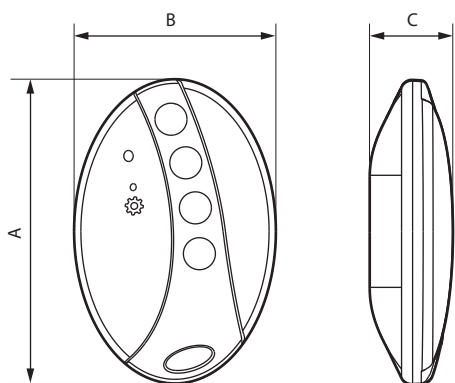

### 1. USAGE

Allows control of all connected wired controls (lights, appliances, roller shutters).

Requires the prior installation of a starter pack for connected installation or a Control modul.

With keychain hook.

### 2. RANGE

Description	Graphite
Connected poket remote control, 4 configurable scenarios. Supplied with battery.	0 676 95
With LED indicator (configuration) and RESET button (hidden) used to return to factory settings.	

### 3. DIMENSIONS (mm)

A	B	C
76	50,5	21