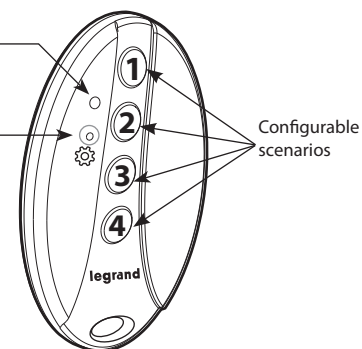

### 2. RANGE

Description	Graphite
Connected poket remote control, 4 configurable scenarios. Supplied with battery.	0 676 95
With LED indicator (configuration) and RESET button (hidden) used to return to factory settings.	

### 3. DIMENSIONS (mm)

A	B	C
76	50,5	21

### 4. FONCTIONNEMENT

LED indicators:

- useful during installation
- when pressed, burst flash red if the battery power is low

RESET button used to return to factory mode