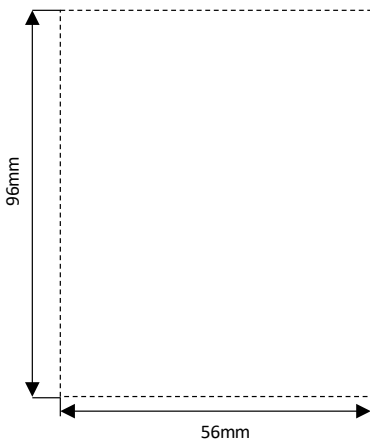

Datasheet

Excel Life™ Smart

Grid&Plate for Smart Switches / Dimmers - 1 Gang

CAT. NO. EWN770/1GPLWE, EWN770/1GPLMW, EWN770/1GPLMB

EWN770/1GPLWE

EWN770/1GPLMW

EWN770/1GPLMB

Cat. No.	EWN770/1GPLWE	EWN770/1GPLMW	EWN770/1GPLMB
Colour	White (WE)	Matt White (MW)	Matt Black (MB)
Description	Grid&Plate for Smart Switch (EWN770 series) or Smart Dimmers (EWNDIM series)		
No. of Gang	1 Gang		
IP Rating	IP2X		
Mounting centres	84 mm		
Product Dimension (W X H X D)	120 x 76 x 10 mm		

Glass and tile cut-out dimensions:

Single product	
Cat. No.	Barcode
EWN770/1GPLWE	9321001499817
EWN770/1GPLMW	9321001499848
EWN770/1GPLMB	9321001499879

Inner box (QTY 10)	
Cat. No.	Barcode
EWN770/1GPLWE	9321001500322
EWN770/1GPLMW	9321001500353
EWN770/1GPLMB	9321001500384