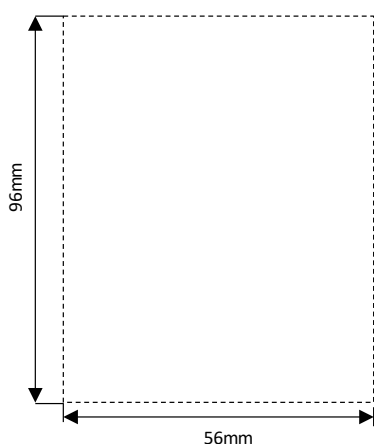

Datasheet

Excel Life™ Smart Smart Dimmer - 3 Gang

CAT. NO. EWNDIM3WE, EWNDIM3MW, EWNDIM3MB

EWNDIM3WE

EWNDIM3MW

EWNDIM3MB

Cat. No.	EWNDIM3WE	EWNDIM3MW	EWNDIM3MB
Colour	White (WE)	Matt White (MW)	Matt Black (MB)
Description	Smart Dimmer 3 Gang - 3 Wire		
Nominal Input Voltage	230 - 240 V a.c. 50 Hz		
Min. Load	0 W		
Max. Load	150 W		
No. of Gang	3 Gang		
Wired/Wireless	Wired		
IP Rating	IP2X		
Mounting centres	84 mm		
Product Dimension (W X H X D)	120 x 76 x 42 mm		
Wireless Connectivity	Zigbee 2.4 Ghz to 2.4835 Ghz		
Compliance	AS/NZS 60669.2.1, AS/NZS 4268, ETSI EN 300 328		

Glass and tile cut-out dimensions:

Single product	
Cat. No.	Barcode
EWNDIM3WE	9321001499701
EWNDIM3MW	9321001499541
EWNDIM3MB	9321001499626

Inner box (QTY 5)	
Cat. No.	Barcode
EWNDIM3WE	9321001500216
EWNDIM3MW	9321001500056
EWNDIM3MB	9321001500131