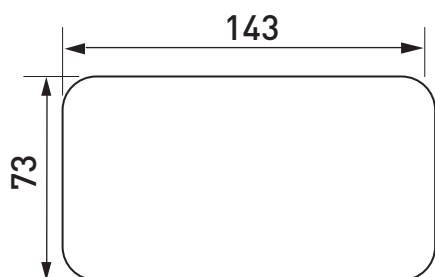

WALL CUT-OUTS

Cut-out Plasterboard