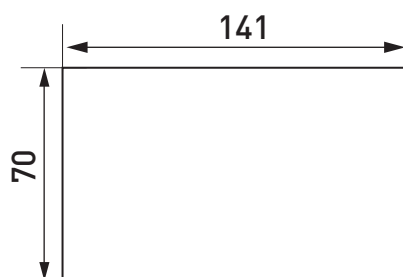

Cut-out Brick walls

Note: All the dimensions are in mm.

Legrand Australia
1300 369 777
www.legrand.com.au
ABN 31 000 102 661

Legrand New Zealand
0800 476 009
www.legrand.co.nz

Refer to your group buying office, Legrand Sales Representative or Legrand Sales Office for pricing.

Please note: specifications are subject to change without prior notice.

LE12832AB

02_2021