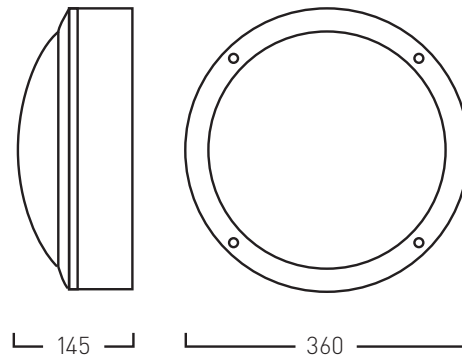

Datasheet

Bulkhead 360 LED

CAT. NO. 659070LI, 659071LI

659070LI

659071LI

Cat. No.	659070LI	659071LI
Description	BULKHEAD R 360 LED	BULKHEAD R 360 LED
Design	Plain	Guard
Nominal Input Voltage	230 - 240 V a.c. 50 Hz	
Operating Mode	Switch Maintained	
Battery	Li-ion 12.8 V, 1.5 Ah	
Power Pack Wattage	4 W	
Circuit Power	22 W	
Inrush Current	28 A peak	
Light Source Life (LSL)	50,000 hrs	
Mains Luminaire Output (lm)	1800	1600
Classification	C ₀ / C ₉₀ : D80	
Colour Temperature (K)	4000 K	
CRI	>80	
Luminaire Efficacy (lm/W)	81	72
Power Factor	>0.9	
Weight (kg)	4.8	4.9
Ballast type	Fixed output/Non-Dimmable	
Operating Temperature	10°C to 40°C	
IP Rating	IP65	
Impact Rating	IK10	
Body Construction	Die-cast Aluminium	
Diffuser Construction	Frosted Polycarbonate	
Compliance	AS/NZS 60598, AS/NZS 2293, AS/NZS 4268, AS CISPR 15	
Product Marking	  R-NZ	

DIMENSIONS

SPACING TABLE

Maximum Spacing between luminaires for 0.2 lux (Australia)				
Mounting Height (m)	2.4	2.7	3.0	3.3
D80	13.2	14.8	16.5	18.1

As per AS/NZS 2293:2018

Maximum Spacing between luminaires for 1.0 lux (New Zealand)				
Mounting Height (m)	2.4	2.7	3.0	3.3
D80	12.5	12.9	13.3	13.6