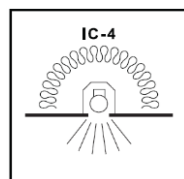

Data Sheet

LENKA LED Panel Light Kit, 12W

CAT NO. LPRD023KWE, LPSQ023KWE

A brand of **legrand**

LPRD023KWE

LPSQ023KWE

Cat No.	LPRD023KWE	LPSQ023KWE
Description	Round Rimless Dimmable Panel Light Kit, 12W, Dimmable	Square Rimless Dimmable Panel Light Kit, 12W, Dimmable
Supply Voltage	230 - 240V ~ 50 Hz	
Lumens Output	1150lm	
Power Input	12W	
Efficacy	95lm/W	
Light Colour	Warm white (3,000K) nominal	
Power factor	0.9	
Lifespan	30,000h	
Dimmable	Yes - with Trailing edge dimmer only	
IP Rating	IP44	
Beam Angle	120°	
Ceiling Cut-out Size	Ø120mm	
Colour Rendering Index (CRI)	80+	

LENKA LED Panel Light Kit, 12W

CAT NO. LPRD023KWE, LPSQ023KWE

A brand of **legrand**

- Perfect to create ambiance in living areas, bedrooms, bathrooms and uncover outdoor area
- Sober and Discrete design that fits subtly in the ceiling
- Has all the illumination of an oyster light and none of its obtrusiveness
- Comes with a dimmable external LED driver
- Easy to install kit
- Lead between the light and the external driver is provided
- External driver is supplied with flex and plug
- 1150 Lumens
- Dimmable
- IP44 Weatherproof
- Class III device
- 3 Year Warranty
- IC rating: IC-F and IC-4:

LPRD023KWE

LPSQ023KWE

Single product		
Cat No.	Barcode	Dimensions (W x H x D)
LPRD023KWE	9321001488033	175 x 50 x 165mm
LPSQ023KWE	9321001488057	175 x 50 x 170mm

Outer Box (QTY 32)			
Cat No.	Barcode	Dimensions (W x H x D)	Weight
LPRD023KWE	9321001488040	430 x 365 x 350mm	13.5kg
LPSQ023KWE	9321001488064	430 x 365 x 360mm	14.5kg