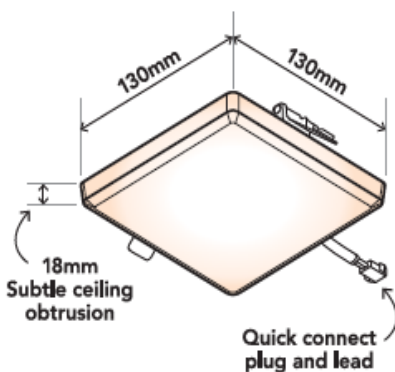

LPRD023KWE

LPSQ023KWE

Single product		
Cat No.	Barcode	Dimensions (W x H x D)
LPRD023KWE	9321001488033	175 x 50 x 165mm
LPSQ023KWE	9321001488057	175 x 50 x 170mm

Outer Box (QTY 32)			
Cat No.	Barcode	Dimensions (W x H x D)	Weight
LPRD023KWE	9321001488040	430 x 365 x 350mm	13.5kg
LPSQ023KWE	9321001488064	430 x 365 x 360mm	14.5kg