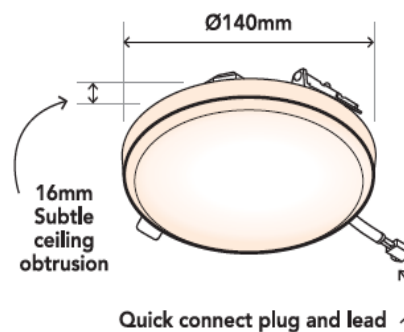

LENKA LED Panel Light Kit, 12W

CAT NO. LPRD023KWE, LPSQ023KWE

A brand of **legrand**

- Perfect to create ambiance in living areas, bedrooms, bathrooms and uncover outdoor area
- Sober and Discrete design that fits subtly in the ceiling
- Has all the illumination of an oyster light and none of its obtrusiveness
- Comes with a dimmable external LED driver
- Easy to install kit
- Lead between the light and the external driver is provided
- External driver is supplied with flex and plug
- 1150 Lumens
- Dimmable
- IP44 Weatherproof
- Class III device
- 3 Year Warranty
- IC rating: IC-F and IC-4:

LPRD023KWE

LPSQ023KWE

Single product		
Cat No.	Barcode	Dimensions (W x H x D)
LPRD023KWE	9321001488033	175 x 50 x 165mm
LPSQ023KWE	9321001488057	175 x 50 x 170mm

Outer Box (QTY 32)			
Cat No.	Barcode	Dimensions (W x H x D)	Weight
LPRD023KWE	9321001488040	430 x 365 x 350mm	13.5kg
LPSQ023KWE	9321001488064	430 x 365 x 360mm	14.5kg