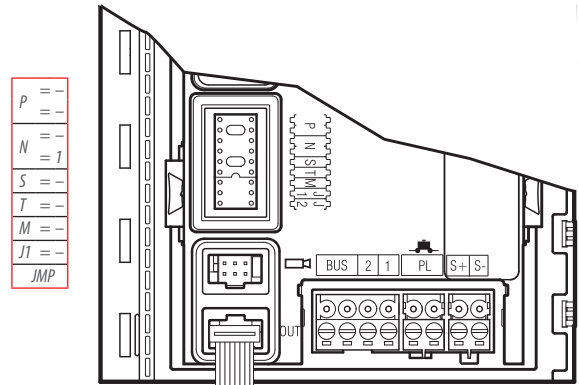

Expander pushbutton module

346993

Description

The expander pushbutton module gives the possibility of connecting call pushbuttons to the SFERA speaker modules (items BT-351000; BT- 351100; BT- 351200; BT- 351300). Each module can manage up to 8 call pushbuttons. It is possible to connect several expander pushbutton modules (max 96 call pushbuttons for each Entrance Panel).

Front view

Legend

- 1. Input connector from previous module
- 2. Output connector towards subsequent module
- 3. Call pushbutton connection
- 4. Common pushbuttons

Dimensional data

A	B	C
52.5 mm	41 mm	14 mm

Wiring diagrams

Example of maximum wiring with separate commons

Note:
Remove configurator J1

Example of maximum wiring with unique common

Note:
Remove configurator J1