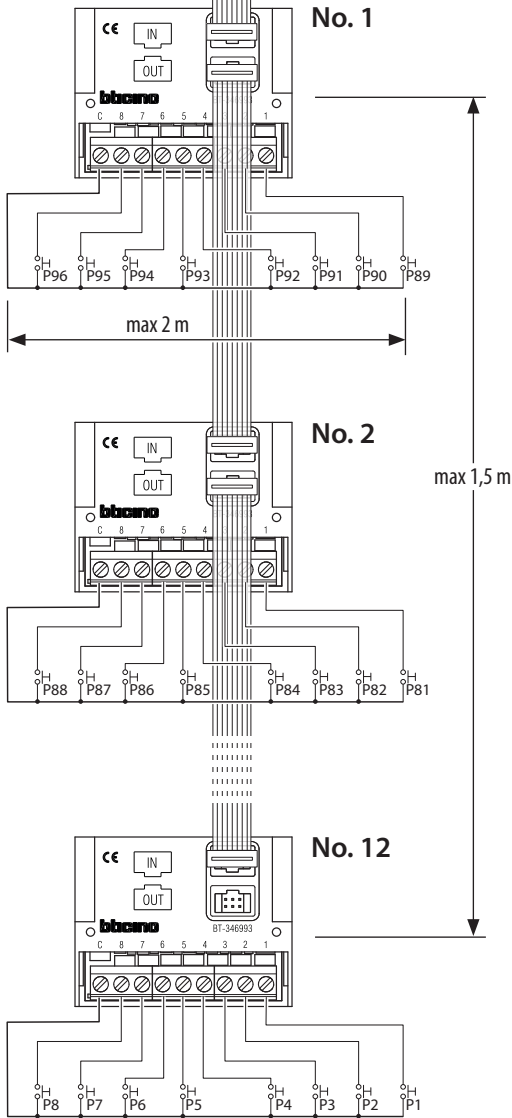

Expander pushbutton module

346993

Description

The expander pushbutton module gives the possibility of connecting call pushbuttons to the SFERA speaker modules (items BT-351000; BT- 351100; BT- 351200; BT- 351300). Each module can manage up to 8 call pushbuttons. It is possible to connect several expander pushbutton modules (max 96 call pushbuttons for each Entrance Panel).

Technical data

Power supply from SCS BUS: 18 - 27Vdc
 Max. absorption 1.5 mA
 Absorption in stand by 1.5 mA
 Operating temperature: (-25) - (+70)°C

Related items

- 351000 SFERA - Base speaker module
- 351100 SFERA - Speaker module
- 351200 SFERA - Audio video module
- 351300 SFERA - Wide angle audio and video module

Front view

Legend

- 1. Input connector from previous module
- 2. Output connector towards subsequent module
- 3. Call pushbutton connection
- 4. Common pushbuttons

Dimensional data

A	B	C
52.5 mm	41 mm	14 mm

Wiring diagrams

Example of maximum wiring with separate commons

Note:
Remove configurator J1

Example of maximum wiring with unique common

Note:
Remove configurator J1