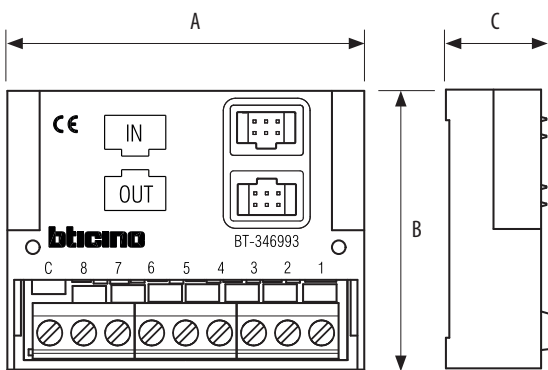

Expander pushbutton module

346993

Description

The expander pushbutton module gives the possibility of connecting call pushbuttons to the SFERA speaker modules (items BT-351000; BT- 351100; BT- 351200; BT- 351300). Each module can manage up to 8 call pushbuttons. It is possible to connect several expander pushbutton modules (max 96 call pushbuttons for each Entrance Panel).

Technical data

Power supply from SCS BUS: 18 - 27Vdc
 Max. absorption 1.5 mA
 Absorption in stand by 1.5 mA
 Operating temperature: (-25) - (+70)°C

Related items

- 351000 SFERA - Base speaker module
- 351100 SFERA - Speaker module
- 351200 SFERA - Audio video module
- 351300 SFERA - Wide angle audio and video module

Front view

Legend

- 1. Input connector from previous module
- 2. Output connector towards subsequent module
- 3. Call pushbutton connection
- 4. Common pushbuttons

Dimensional data

A	B	C
52.5 mm	41 mm	14 mm