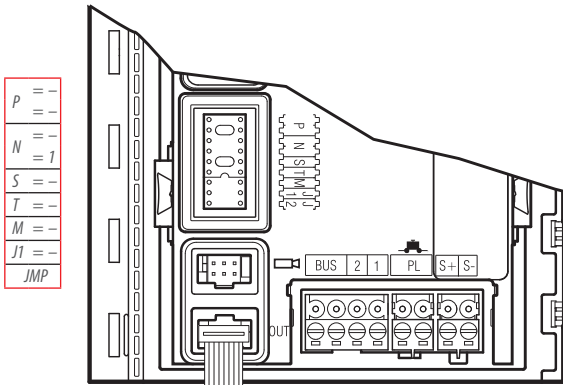

Expander pushbutton module

346993

Description

The expander pushbutton module gives the possibility of connecting call pushbuttons to the SFERA speaker modules (items BT-351000; BT- 351100; BT- 351200; BT- 351300). Each module can manage up to 8 call pushbuttons. It is possible to connect several expander pushbutton modules (max 96 call pushbuttons for each Entrance Panel).

Technical data

Power supply from SCS BUS: 18 - 27Vdc
 Max. absorption 1.5 mA
 Absorption in stand by 1.5 mA
 Operating temperature: (-25) - (+70)°C

Related items

- 351000 SFERA - Base speaker module
- 351100 SFERA - Speaker module
- 351200 SFERA - Audio video module
- 351300 SFERA - Wide angle audio and video module

Front view

Legend

- 1. Input connector from previous module
- 2. Output connector towards subsequent module
- 3. Call pushbutton connection
- 4. Common pushbuttons

Dimensional data

A	B	C
52.5 mm	41 mm	14 mm

Wiring diagrams

Example of maximum wiring with separate commons

Note:
Remove configurator J1

Example of maximum wiring with unique common

Note:
Remove configurator J1