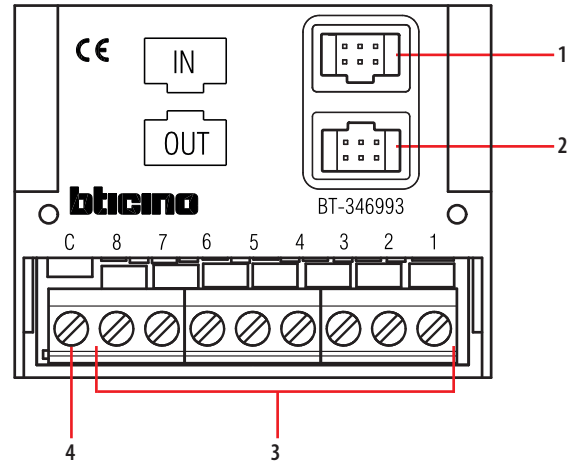

Expander pushbutton module

346993

Description

The expander pushbutton module gives the possibility of connecting call pushbuttons to the SFERA speaker modules (items BT-351000; BT- 351100; BT- 351200; BT- 351300). Each module can manage up to 8 call pushbuttons. It is possible to connect several expander pushbutton modules (max 96 call pushbuttons for each Entrance Panel).

Technical data

Power supply from SCS BUS: 18 - 27Vdc
 Max. absorption 1.5 mA
 Absorption in stand by 1.5 mA
 Operating temperature: (-25) - (+70)°C

Related items

- 351000 SFERA - Base speaker module
- 351100 SFERA - Speaker module
- 351200 SFERA - Audio video module
- 351300 SFERA - Wide angle audio and video module

Front view

Legend

- 1. Input connector from previous module
- 2. Output connector towards subsequent module
- 3. Call pushbutton connection
- 4. Common pushbuttons

Dimensional data

A	B	C
52.5 mm	41 mm	14 mm