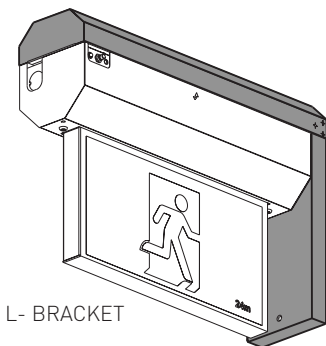

* - exit sign satisfies the requirement to illuminate the doorway or potential hazard, however without a spacing for this mounting height as per AS/NZS 2293:2018 clause 4.5.

N/A - exit sign without a spacing when installed at this mounting height.

Note: For 1.0 lux (New Zealand), this exit sign has no spacing when installed at these mounting heights.

Securit LED DALI Emergency

CAT. NO. 684770/D, 684771/D, 684772/D, 684773/D, 684774/D,
684775/D, 684776/D, 684777/D, 684778/D, 684779/D

RM = Running Man Straight, RML = Running Man Left, RMR = Running Man Right
DS = Double sided, SS = Single sided,

ACCESSORIES

L- BRACKET

WALL BRACKET

WALL BRACKET

L- BRACKET

Note: All the dimensions are in mm.