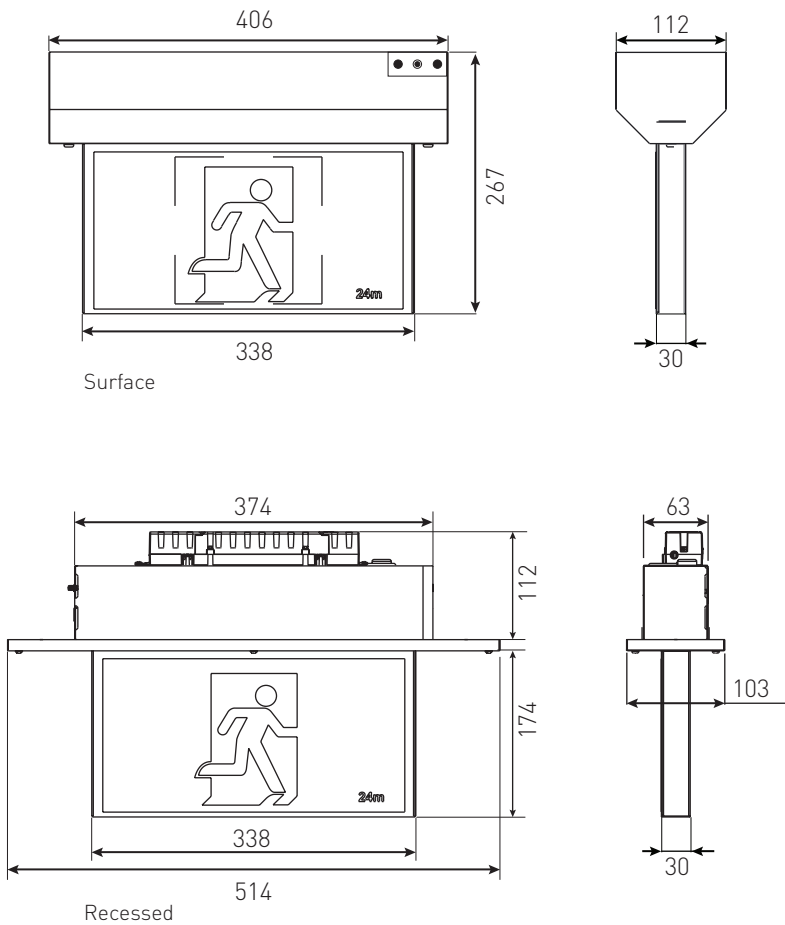

Securit LED DALI Emergency

CAT. NO. 684770/D, 684771/D, 684772/D, 684773/D, 684774/D,
684775/D, 684776/D, 684777/D, 684778/D, 684779/D

DIMENSIONS

Cat. No.	Description
RECESSED	
684770/D	SECURIT LED SS RM
684771/D	SECURIT LED SS RML
684772/D	SECURIT LED SS RMR
684773/D	SECURIT LED DS RM
684774/D	SECURIT LED DS RML/R
SURFACE MOUNTED	
684775/D	SECURIT LED SS RM
684776/D	SECURIT LED SS RML
684777/D	SECURIT LED SS RMR
684778/D	SECURIT LED DS RM
684779/D	SECURIT LED DS RML/R
ACCESSORIES	
659464	L- BRACKET- White
659465	WALL BRACKET- White

RM = Running Man Straight, RML = Running Man Left, RMR = Running Man Right
DS = Double sided, SS = Single sided,