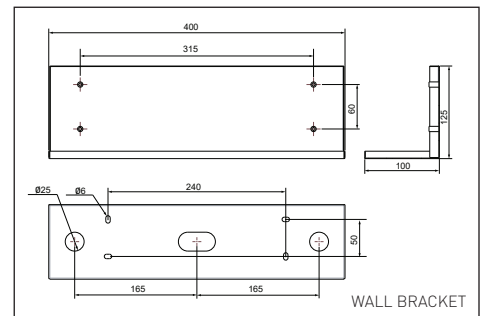

* - exit sign satisfies the requirement to illuminate the doorway or potential hazard, however without a spacing for this mounting height as per AS/NZS 2293:2018 clause 4.5.

N/A - exit sign without a spacing when installed at this mounting height.

RM = Running Man Straight, RML = Running Man Left, RMR = Running Man Right
DS = Double sided, SS = Single sided,

ACCESSORIES

L- BRACKET

WALL BRACKET

WALL BRACKET

L- BRACKET

Note: All the dimensions are in mm.