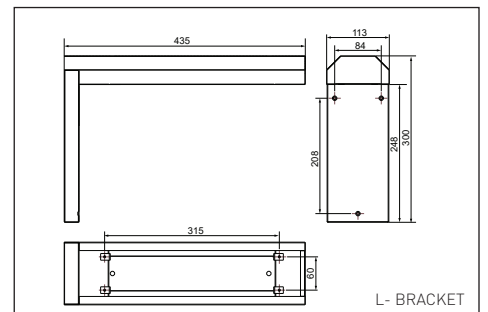

RM = Running Man Straight, RML = Running Man Left, RMR = Running Man Right
DS = Double sided, SS = Single sided,

ACCESSORIES

L- BRACKET

WALL BRACKET

WALL BRACKET

L- BRACKET

Note: All the dimensions are in mm.