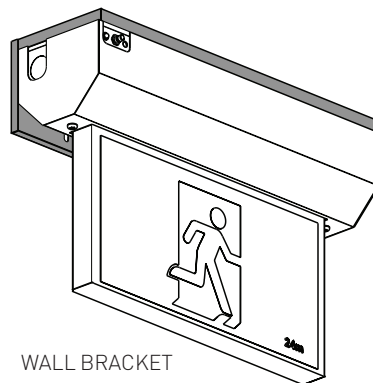

* - exit sign satisfies the requirement to illuminate the doorway or potential hazard, however without a spacing for this mounting height as per AS/NZS 2293:2018 clause 4.5.

N/A - exit sign without a spacing when installed at this mounting height.

RM = Running Man Straight, RML = Running Man Left, RMR = Running Man Right
DS = Double sided, SS = Single sided,

ACCESSORIES

L- BRACKET

WALL BRACKET

WALL BRACKET

L- BRACKET

Note: All the dimensions are in mm.