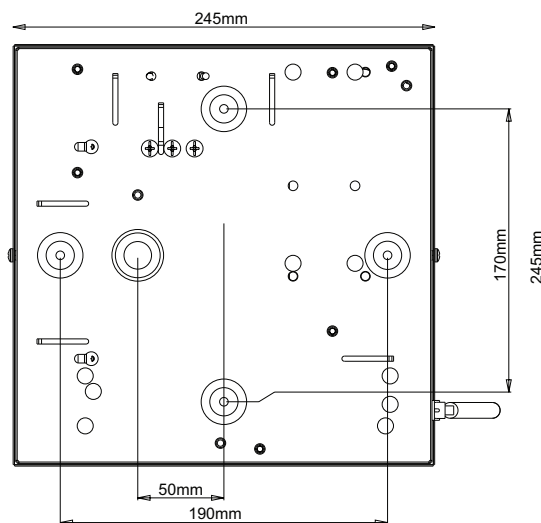

Dimensions

Legrand - Australia
1300 369 777
www.legrand.com.au
ABN 31 000 102 661

Legrand - New Zealand
0800 476 009
www.legrand.co.nz

Refer to your group buying office, Legrand Sales Representative or
Legrand Sales Office for pricing.

Please note: specifications are subject to change without prior notice.