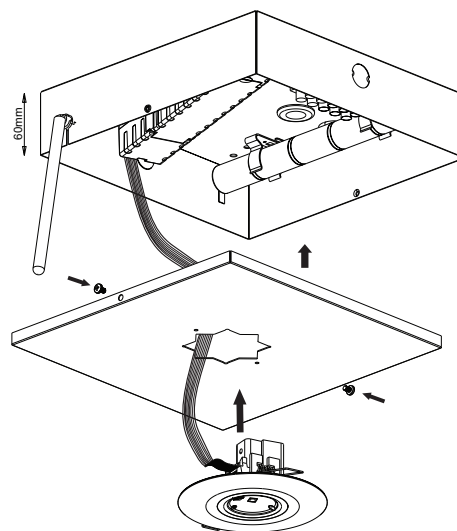

Dimensions

Legrand - Australia
1300 369 777
www.legrand.com.au
ABN 31 000 102 661

Legrand - New Zealand
0800 476 009
www.legrand.co.nz

Refer to your group buying office, Legrand Sales Representative or
Legrand Sales Office for pricing.

Please note: specifications are subject to change without prior notice.