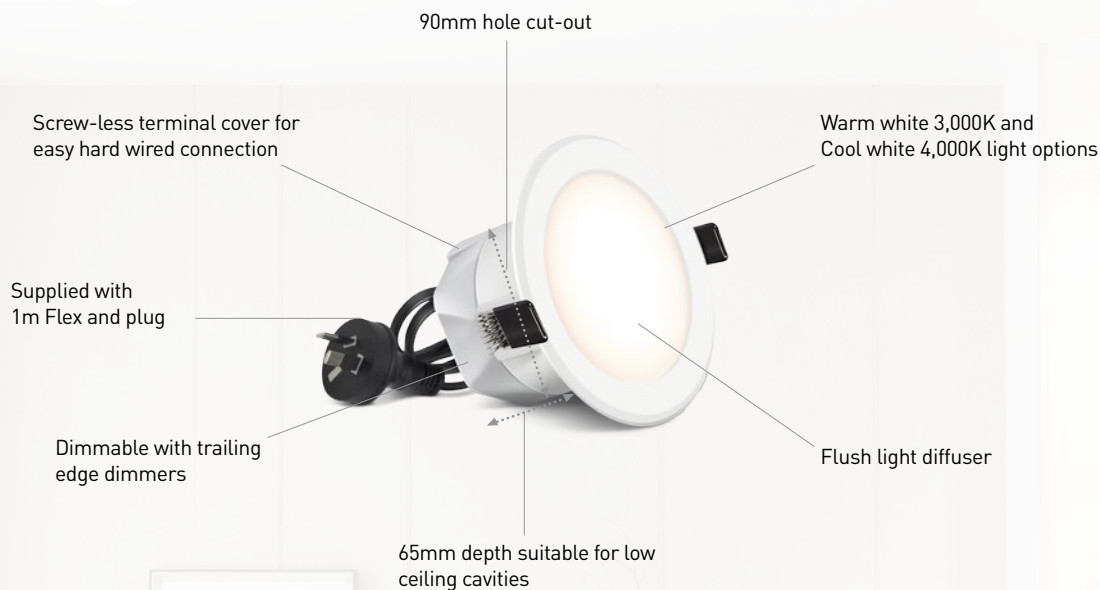

# AZA+ Series 8W LED Dimmable Downlights

LDL043KWE, LDL044KWE

LDL04 Series

Dimmable  
built-in  
driver

**3 YEAR  
WARRANTY**

# AZA+ Series LED Dimmable Downlights

**IP44**  
WEATHERPROOF

**1,500V**  
ELECTRICAL  
SURGE PROTECTION

**LOW 8W**  
POWER  
CONSUMPTION

## SPECIFICATIONS

Cat No	LDL043KWE	LDL044KWE
Ceiling cut-out	90mm	
Wattage	8W	
Lumens output (lm)	750lm	820lm
Colour temp	Warm White 3000K	Cool White 4000K
Fascia colour	White	
Fascia diameter	110mm	
Beam angle	95°	
CRI	80+	
Ceiling depth	65mm	
IP Rating	IP44	
Lifespan	35,000h	