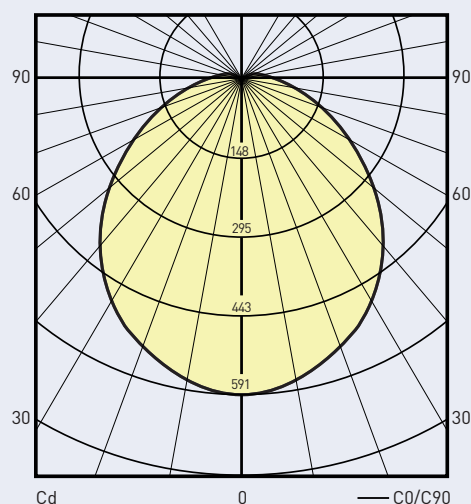

Polar Curve

664160 - Bulkhead R 360 Plain LED 18W 4K Mains
ULOR: 3%
DLOR: 97%

	2X26W CFL PLAIN	18W LED PLAIN
No. of Luminaires	50	50
Operating hours per day	12	
Total circuit watts per luminaire	60	18
Light source lumens	3,400	2,700
Luminaire lumens	750	1,800
Luminaire efficiency (lm/W)	12.5	100
Per annum cost of energy	\$2,527	\$758
Total cost of energy*	\$40,500	\$12,150

Dimensions (mm)