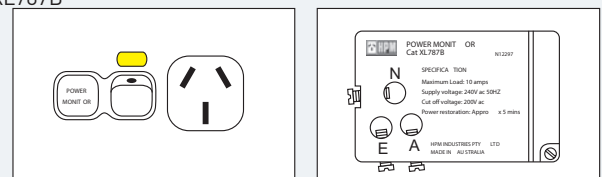

Power brown out monitor

XL787B

Plate size: 117 x 73mm.
Mounting centres: 84mm

XL787B