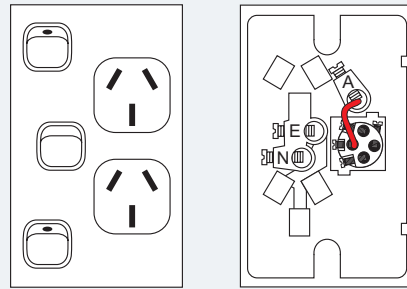

Pack	Cat No.	Description
		<b>Standard size weatherproof switches, IP56</b> Plate size 73 x 117mm. Mounting centres: 84mm.
3	XLW770H1	10A 1 gang standard size switch for horizontal mounting
3	XLPW770H1	10A 1 gang standard size switch for horizontal mounting <b>(Gloss)</b>
3	XLW770H2	10A 2 gang standard size switch for horizontal mounting
3	XLPW770H2	10A 2 gang standard size switch for horizontal mounting <b>(Gloss)</b>
3	XLW770V1	10A 1 gang standard size switch for vertical mounting
3	XLPW770V1	10A 1 gang standard size switch for vertical mounting <b>(Gloss)</b>
3	XLW770V2	10A 2 gang standard size switch for vertical mounting
3	XLPW770V2	10A 2 gang standard size switch for vertical mounting <b>(Gloss)</b>

## Double powerpoints with extra switch

XL777X

Plate size: 117 x 73mm.  
Mounting centres: 84mm

XL777X

## Vertical double powerpoints

XLV777

Plate size: 73 x 117mm.  
Mounting centres: 84mm

XLV777

## Vertical double powerpoints with extra switch

Cat No.

XLV777X

Plate size: 73 x 117mm.  
Mounting centres: 84mm

XLV777X