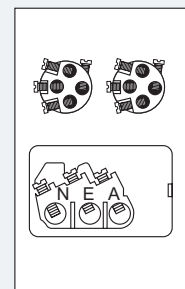

## Vertical single powerpoint

XLV787

Plate size: 73 x 117mm.  
Mounting centres: 84mm

XLV787

## Vertical single powerpoints with extra switch

Cat No.

XLV787X

Plate size: 70 x 114mm.  
Mounting centres: 84mm

XLV787X

## Vertical single powerpoints with 2 extra switches

XLV787/2X

Plate size: 73 x 117mm.  
Mounting centres: 84mm

XLV787/2X