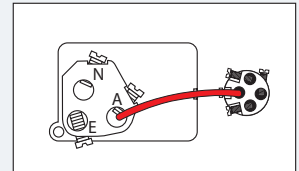

Single powerpoints with extra switch

XL787X

Plate size: 117 x 73mm.
Mounting centres: 84mm

XL787X