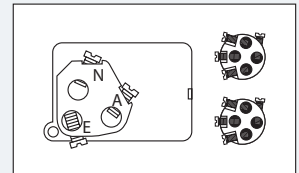

## Single powerpoints with extra switch

XL787X

Plate size: 117 x 73mm.  
Mounting centres: 84mm

XL787X

## Single powerpoints with 2 extra switches

XL787/2X

Plate size: 117 x 73mm.  
Mounting centres: 84mm

XL787/2X