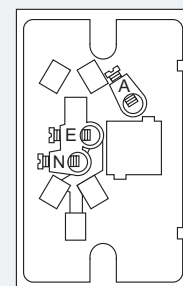

## Vertical single powerpoints with 2 extra switches

XLV787/2X

Plate size: 73 x 117mm.  
Mounting centres: 84mm

XLV787/2X

## Double powerpoints

XL777

Plate size: 117 x 73mm.  
Mounting centres: 84mm

XL777

## Double powerpoints with extra switch

XL777X

Plate size: 117 x 73mm.  
Mounting centres: 84mm

XL777X

## Vertical double powerpoints

XLV777

Plate size: 73 x 117mm.  
Mounting centres: 84mm

XLV777