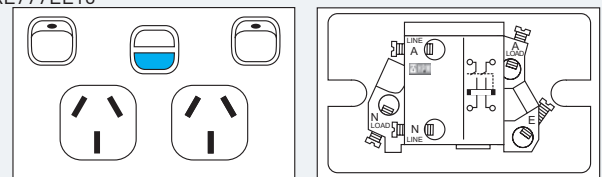

Electresafe powerpoints, 10mA tripping

XL777EL10

Plate size: 117 x 73mm.
Mounting centres: 84mm

XL777EL10