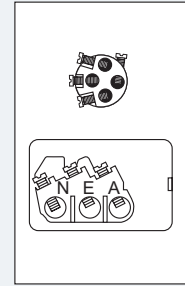

## Single powerpoints with 2 extra switches

XL787/2X

Plate size: 117 x 73mm.  
Mounting centres: 84mm

XL787/2X

## Vertical single powerpoint

XLV787

Plate size: 73 x 117mm.  
Mounting centres: 84mm

XLV787

## Vertical single powerpoints with extra switch

Cat No.

XLV787X

Plate size: 70 x 114mm.  
Mounting centres: 84mm

XLV787X