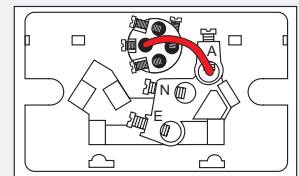

## Double powerpoints

XL777

Plate size: 117 x 73mm.  
Mounting centres: 84mm

XL777

## Double powerpoints with extra switch

XL777X

Plate size: 117 x 73mm.  
Mounting centres: 84mm

XL777X