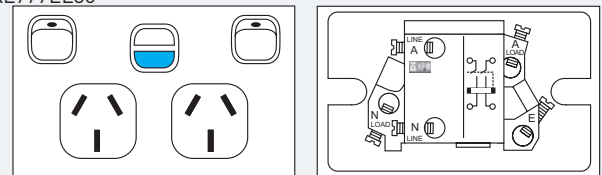

Electresafe powerpoints, 30mA tripping

XL777EL30

Plate size: 117 x 73mm.
Mounting centres: 84mm

XL777EL30