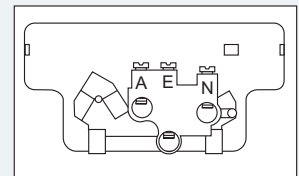

## Vertical single powerpoints with extra switch

Cat No.

XLV787X

Plate size: 70 x 114mm.  
Mounting centres: 84mm

XLV787X

## Vertical single powerpoints with 2 extra switches

XLV787/2X

Plate size: 73 x 117mm.  
Mounting centres: 84mm

XLV787/2X

## Double powerpoints

XL777

Plate size: 117 x 73mm.  
Mounting centres: 84mm

XL777