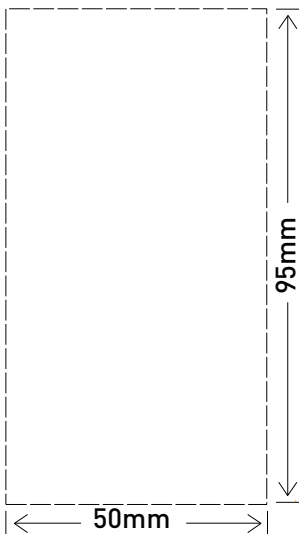

Data Sheet

Como 1 Gang 2-Way Switch Double Pole, 20A

CAT NO. **CM910/20DPRDWE**

Cat No	CM910/20DPRDWE
Description	Como 1 gang vertical switch with red indicator line, double pole, 20A
Supply voltage	230-240V a.c.
Current rating	20A
Mounting centre	84mm
Colour	White (RAL 9003)
Plate size	72.5 W x 116.5 H x 9 D mm
Compliance	AS/NZS 3133, AS 1428.1

Como 1 Gang 2-Way Switch Double Pole, 20A

CAT NO. **CM910/20DPRDWE**

- Double pole switching
- Marked with red indicator line
- More fixing options - 4 corners

Cut out size

Single product			
Cat No	Dimensions	Weight	Barcode
CM910/20DPRDWE	110 W x 170 H x 35 D mm	0.07kg	9321001447887

Inner box (Qty 6)			
Cat No	Dimensions	Weight	Barcode
CM910/20DPRDWE	163 W x 163 H x 131 D mm	0.83kg	9321001447894

Outer box (Qty 72)			
Cat No	Dimensions	Weight	Barcode
CM910/20DPRDWE	500 W x 333 H x 262 D mm	10.60kg	9321001447906