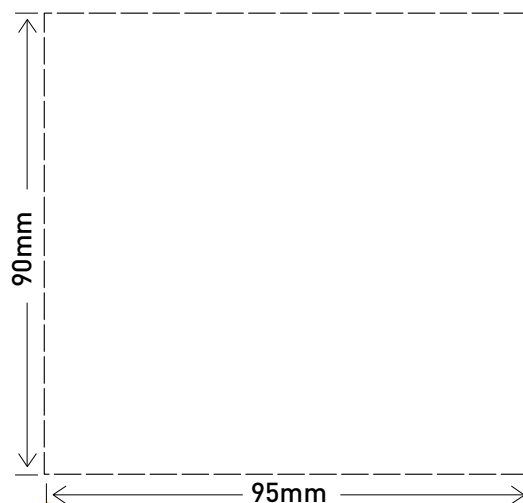

Cut out size (CM940/4RJFFPWE only)

HPM Legrand - AUS
1300 369 777
www.legrand.com.au
ABN 31 000 102 661

HPM Legrand - NZ
0800 476 009
www.legrand.co.nz

Refer to your group buying office, HPM Legrand Sales Representative or HPM Legrand Sales Office for pricing.