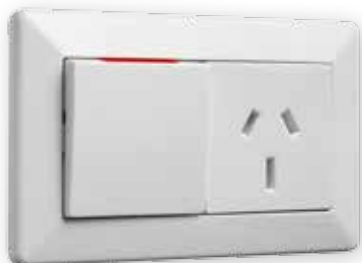

Data Sheet

Como Single Powerpoint, 15A

CAT NO. CM787/15WE, CM787/15NWE

CM787/15WE

CM787/15NWE

Cat No	CM787/15WE	CM787/15NWE
Description	Como single powerpoint horizontal, 15A	Como single powerpoint with red LED horizontal, 15A
Supply voltage	230 - 240V a.c.	
Current rating	15A	
Colour	White (WE)	
Plate size	116.5 W x 72.5 H x 9 D mm	
Mounting centre	84mm	
Compliance	AS/NZS 3112, AS 1428.1	

Como Single Powerpoint, 15A

CAT NO. **CM787/15WE, CM787/15NWE**

CM787/15WE

CM787/15NWE

- More fixing options - 4 corners
- Red LED indicator (CM787/15NWE) (externally wired)

Single product			
Cat No	Dimensions	Weight	Barcode
CM787/15WE	110 W x 170 H x 35 D mm	0.11kg	9321001438267
CM787/15NWE	110 W x 170 H x 35 D mm	0.11kg	9321001438274