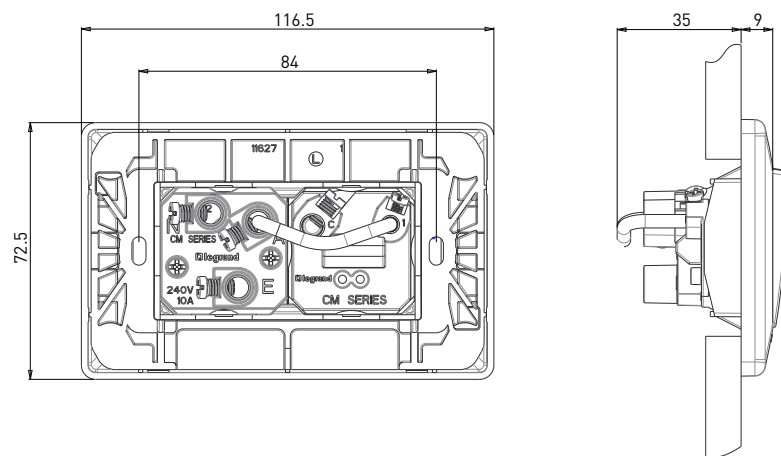

Dimensions

HPM Legrand - AUS
1300 369 777
www.legrand.com.au
ABN 31 000 102 661

HPM Legrand - NZ
0800 476 009
www.legrand.co.nz

Refer to your group buying office, HPM Legrand Sales Representative or HPM Legrand Sales Office for pricing.