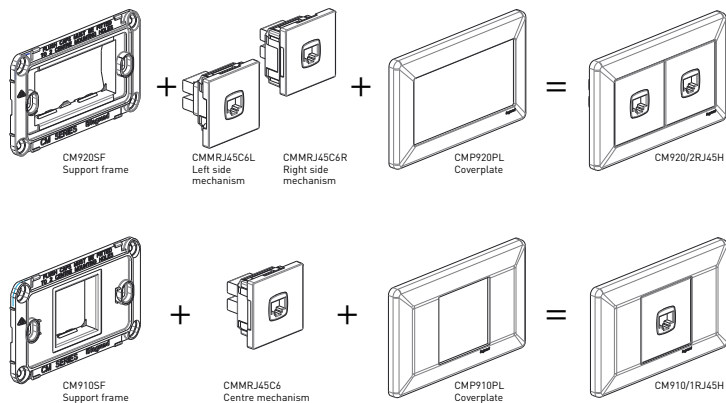

Device assembly

HPM Legrand - AUS
1300 369 777
www.legrand.com.au
ABN 31 000 102 661

Refer to your group buying office, HPM Legrand Sales Representative or HPM Legrand Sales Office for pricing.

HPM Legrand - NZ
0800 476 009
www.legrand.co.nz