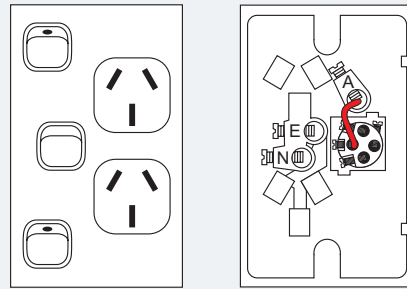

XL777

Double powerpoints with extra switch

XL777X

Plate size: 117 x 73mm.
Mounting centres: 84mm

XL777X

Vertical double powerpoints

XLV777

Plate size: 73 x 117mm.
Mounting centres: 84mm

XLV777

Vertical double powerpoints with extra switch

Cat No.

XLV777X

Plate size: 73 x 117mm.
Mounting centres: 84mm

XLV777X

Electresafe powerpoints, 10mA tripping

XL777EL10

Plate size: 117 x 73mm.
Mounting centres: 84mm

XL777EL10

Electresafe powerpoints, 30mA tripping

XL777EL30

Plate size: 117 x 73mm.
Mounting centres: 84mm

XL777EL30

Power brown out monitor

XL787B