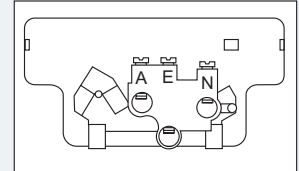

Single powerpoints with extra switch

XL787X

XL787X	Plate size: 117 x 73mm. Mounting centres: 84mm
--------	---

Single powerpoints with 2 extra switches

XL787/2X

XL787/2X	Plate size: 117 x 73mm. Mounting centres: 84mm
----------	---

Vertical single powerpoint

XLV787

XLV787	Plate size: 73 x 117mm. Mounting centres: 84mm
--------	---

Vertical single powerpoints with extra switch

Cat No.

XLV787X

Plate size: 70 x 114mm.
Mounting centres: 84mm

XLV787X

Vertical single powerpoints with 2 extra switches

XLV787/2X

Plate size: 73 x 117mm.
Mounting centres: 84mm

XLV787/2X

Double powerpoints

XL777

Plate size: 117 x 73mm.
Mounting centres: 84mm

XL777

Double powerpoints with extra switch

XL777X

Plate size: 117 x 73mm.
Mounting centres: 84mm

XL777X

Vertical double powerpoints

XLV777

Plate size: 73 x 117mm.
Mounting centres: 84mm