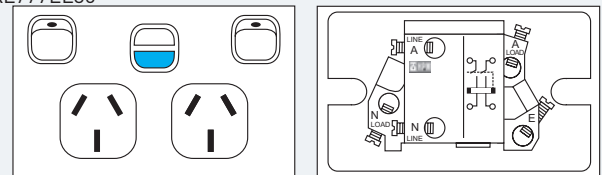

Plate size: 117 x 73mm.
Mounting centres: 84mm

XL777EL10

Electresafe powerpoints, 30mA tripping

XL777EL30

Plate size: 117 x 73mm.
Mounting centres: 84mm

XL777EL30

Power brown out monitor

XL787B

Plate size: 117 x 73mm.
Mounting centres: 84mm

XL787B

Surge protecting double powerpoints

XL777PA

Plate size: 117 x 73mm.
Mounting centres: 84mm

XL777PA