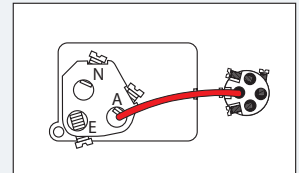

Single powerpoints with extra switch

XL787X

XL787X	Plate size: 117 x 73mm. Mounting centres: 84mm