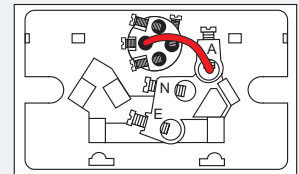

XLV787X

Vertical single powerpoints with 2 extra switches

XLV787/2X

Plate size: 73 x 117mm.
Mounting centres: 84mm

XLV787/2X

Double powerpoints

XL777

Plate size: 117 x 73mm.
Mounting centres: 84mm

XL777

Double powerpoints with extra switch

XL777X

Plate size: 117 x 73mm.
Mounting centres: 84mm

XL777X

Vertical double powerpoints

XLV777

Plate size: 73 x 117mm.
Mounting centres: 84mm

XLV777

Vertical double powerpoints with extra switch

Cat No.

XLV777X

Plate size: 73 x 117mm.
Mounting centres: 84mm

XLV777X

Electresafe powerpoints, 10mA tripping

XL777EL10