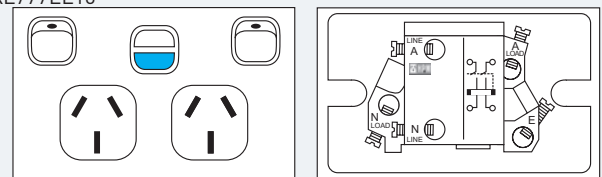

XL777

Double powerpoints with extra switch

XL777X

Plate size: 117 x 73mm.
Mounting centres: 84mm

XL777X

Vertical double powerpoints

XLV777

Plate size: 73 x 117mm.
Mounting centres: 84mm

XLV777

Vertical double powerpoints with extra switch

Cat No.

XLV777X

Plate size: 73 x 117mm.
Mounting centres: 84mm

XLV777X

Electresafe powerpoints, 10mA tripping

XL777EL10

Plate size: 117 x 73mm.
Mounting centres: 84mm

XL777EL10

Electresafe powerpoints, 30mA tripping

XL777EL30

Plate size: 117 x 73mm.
Mounting centres: 84mm

XL777EL30

Power brown out monitor

XL787B