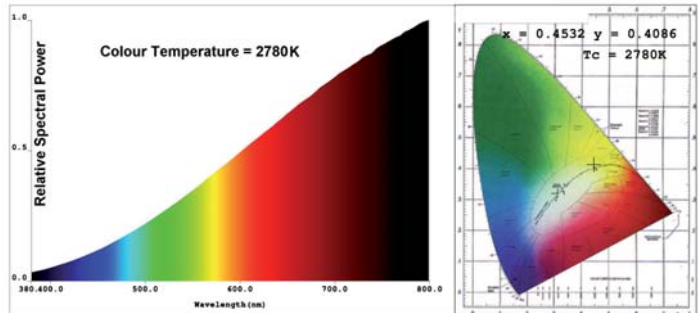

Product Code	Wattages	Equivalent Wattages[#]	Lumens	Efficacy	Dollar Saving †	CO₂ Saving[▲]
MNFRD28BCC Clear	28W	40W	380	11.5lm/W	$4	22Kg
MNFRD28SBCC Clear						
MNFRD28ESC Clear						
MNFRD28SESC Clear						
MNFRD28BCF Frost						
MNFRD28SBCF Frost						
MNFRD28ESF Frost						
MNFRD28SESF Frost						

[^] Rated average life is 1,500 Hours. Actual life vary in individual circumstances. Frequent switching ON & OFF of the lamp will reduce the rated average life.

[▲] Average kg CO₂ savings over the rated average life of the E-Halogen lamps @ 0.92kgCO₂-e/kwh. Suitable for dimming.

[#] The equivalent incandescent wattage is a guide only.

[†] Savings based on 14c per kilowatt hour over total rated life of lamp compared to a standard GLS lamp of the equivalent incandescent wattage.

[*] Up to 30% power (energy) saving when replacing a standard 40W incandescent lamp with a 28W E-Halogen lamp.

Customer Service:
1300 369 777

A Group brand | legrand