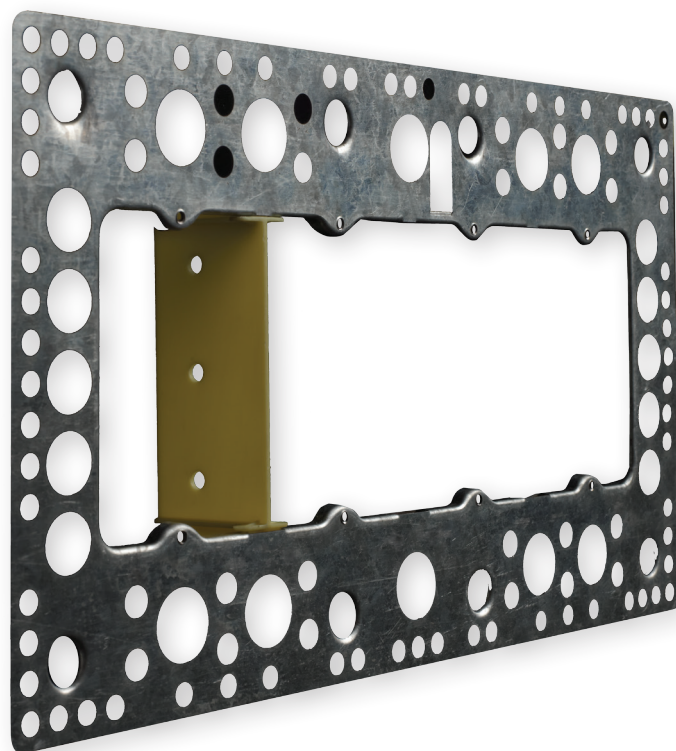

Data Sheet

Excel Life™

Quad Combo Vertical Render Bracket

CAT NO. EA503/4H

Cat No	EA503/4H
Description	Quad Combo Vertical Render Bracket

Excel Life™ Quad Combo Vertical Render Bracket

CAT NO. EA503/4H

Single product	
Cat No	Barcode
EA503/4H	9321001418870

Inner box (QTY 10)	
Cat No	Barcode
EA503/4H	9321001419242

- Multiple fixing points to the stud
- Flexible segregation insert allows installation of power and VDI
- Folding earth tab allows for earthing (if required) after fixing to wall