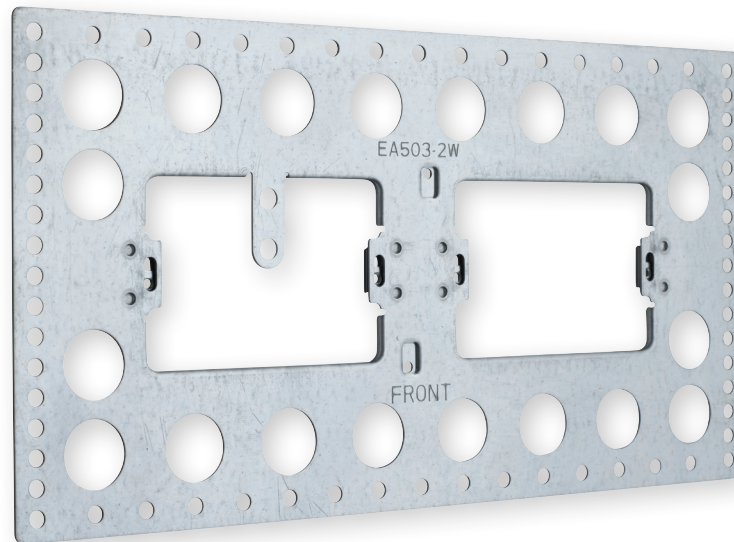

Data Sheet

Excel Life™

Double Combo Horizontal Render Bracket

CAT NO. **EA503/2W**

Cat No	EA503/2W
Description	Double Combo Horizontal Render Bracket

Excel Life™ Double Combo Horizontal Render Bracket

CAT NO. **EA503/2W**

Single product	
Cat No	Barcode
EA503/2W	9321001418849

Inner box (QTY 30)	
Cat No	Barcode
EA503/2W	9321001419211

- Multiple fixing points to the stud
- Flexible segregation insert allows installation of power and VDI
- Folding earth tab allows for earthing (if required) after fixing to wall