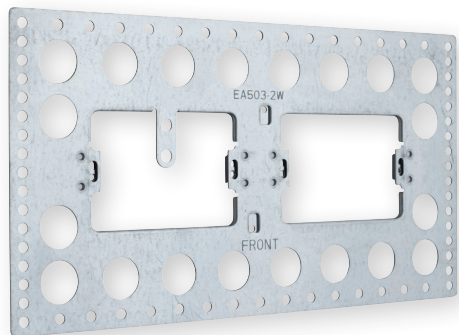

Data Sheet

Excel Life™

Double Combo Horizontal Render Bracket

CAT NO. **EA503/2W**

Cat No	EA503/2W
Description	Double Combo Horizontal Render Bracket

Excel Life™ Double Combo Horizontal Render Bracket

CAT NO. **EA503/2W**

Single product	
Cat No	Barcode
EA503/2W	9321001418849

Inner box (QTY 30)	
Cat No	Barcode
EA503/2W	9321001419211

- Multiple fixing points to the stud
- Flexible segregation insert allows installation of power and VDI
- Folding earth tab allows for earthing (if required) after fixing to wall