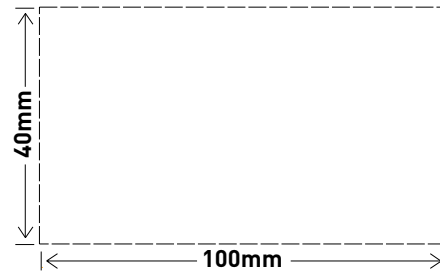

Data Sheet

Arteor™

1 Gang Grid

CAT NO. AR770/1GOWE, AR770/1GOMGN

Cat No.	AR770/1GOWE, AR770/1GOMGN
Description	Arteor - 1 Gang Grid
Colour	White (WE), Magnesium (MGN)
Plate size (W x H x D)	77 x 112 x 9mm
Mounting centres	84 mm

Arteor™ 1 Gang Grid

CAT NO. **AR770/1G0WE, AR770/1G0MGN**

- Ready to accept any Arteor range mechanism
- More fixing options - 4 corners
- Oval 84mm fixing points - make it easier to straighten products at the last minute
- Paint path - lessens potential damage to walls by providing a small channel for paint ingress

Inner box (QTY 10)		
Cat No.	Barcode	Dimensions (W x H x D)
AR770/1G0WE	3245065719017	350 x 350 x 450mm
AR770/1G0MGN	3245065719512	350 x 350 x 450mm

Glass and tile cut-out dimensions:

HPM Legrand - AUS
1300 369 777
www.legrand.com.au
ABN 31 000 102 661