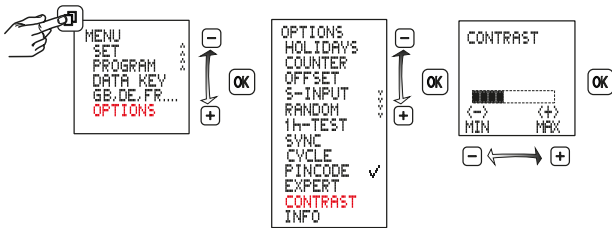

5 Contrast adjustment