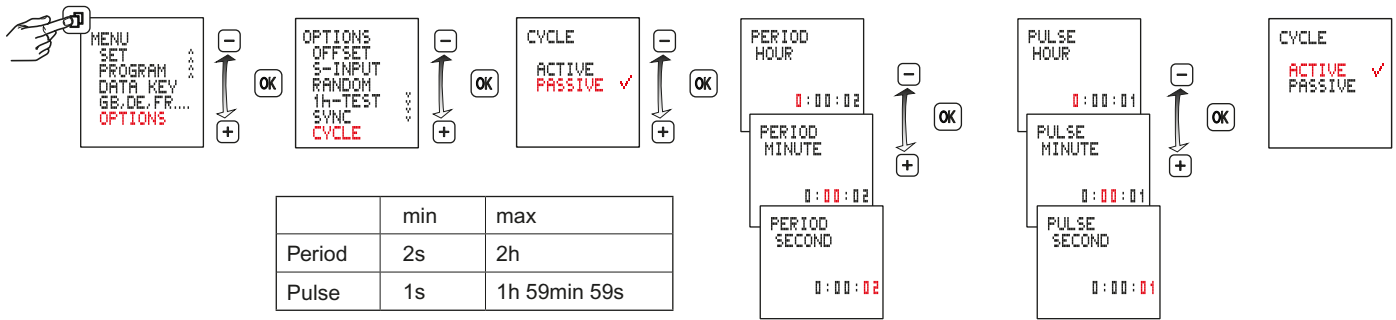

14 Cycle function

Only available in EXPERT mode

For cyclical switch commands the switching on time is set by logical "OR" of programs of all types. A fixed cycle of ON and OFF time then operates within those limits. The cycle always starts with the ON time.

The cycle duration and the ON time within the cycle have the same length for all switching times. The cycle duration and the ON time can be set independently in one-second increments. If the switching time is shorter than the cycle duration, the cycle will be shortened accordingly. The ON time will remain unchanged. If the switching time is actually shorter than the ON time, the ON time will be shortened accordingly.