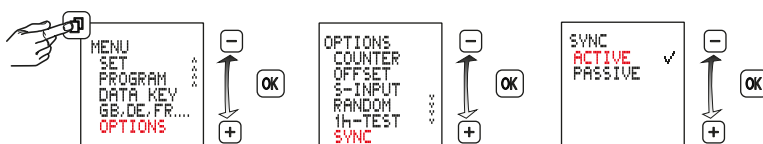

## 12 Holidays

After activation the holiday program is executed between 0:00h on the start date and 24:00h on the end date (Constant ON/OFF).

After the holiday program has run once, it must be reactivated.

## 13 Activating and deactivating grid synchronisation

Only available in EXPERT mode.

The default setting is PASSIVE. In order to improve the long-term accuracy, it is advisable to activate synchronisation if the time switch is supplied from a on 50/60 Hz grid with frequency adjustment.