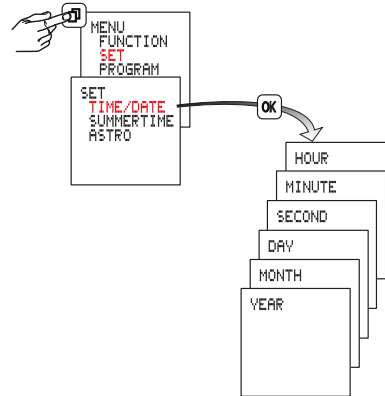

2 Set

A Set time/date