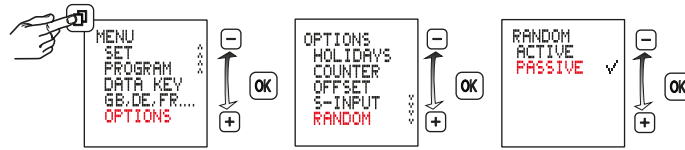

## 9 Random function

Function to simulate presence.

Function active: the programmed switching cycles are shifted at random within the range of  $\pm 15$  minutes.