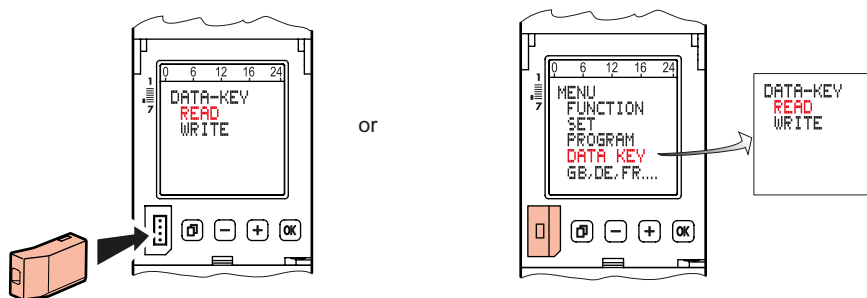

## 6 1 h-Test

When this function is activated, the output is switched ON for one hour.

After one hour, the time switch returns automatically to the programmed mode.

## 7 Data key

**Load the programs of the time switch on to a data key (WRITE KEY)**

**Warning!** all programs stored on the data key will be overwritten.

**Load the programs from the data key to the time switch (READ KEY)**