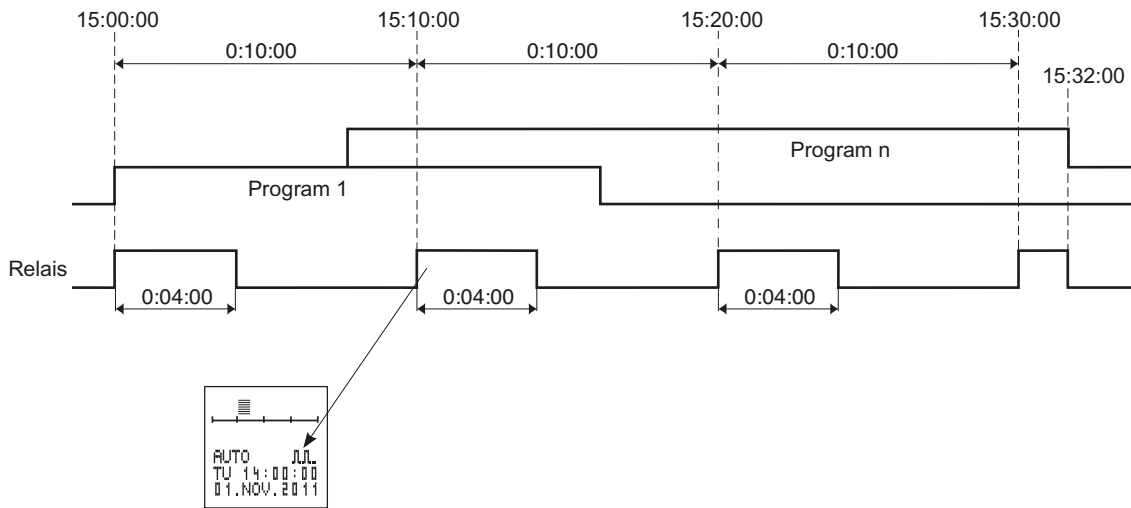

14 Cycle function

Only available in EXPERT mode

For cyclical switch commands the switching on time is set by logical "OR" of programs of all types. A fixed cycle of ON and OFF time then operates within those limits. The cycle always starts with the ON time.

The cycle duration and the ON time within the cycle have the same length for all switching times. The cycle duration and the ON time can be set independently in one-second increments. If the switching time is shorter than the cycle duration, the cycle will be shortened accordingly. The ON time will remain unchanged. If the switching time is actually shorter than the ON time, the ON time will be shortened accordingly.