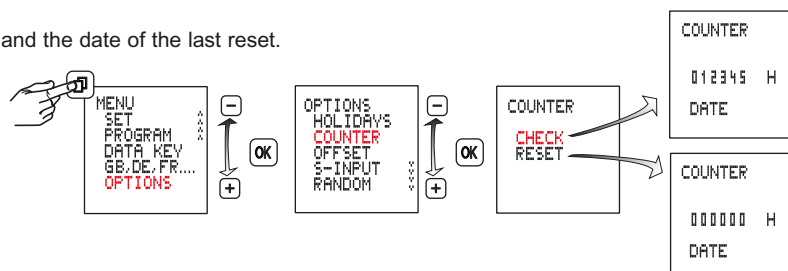

8 Hour counter

Displays the total relay ON time (0 to 65535 h) and the date of the last reset.