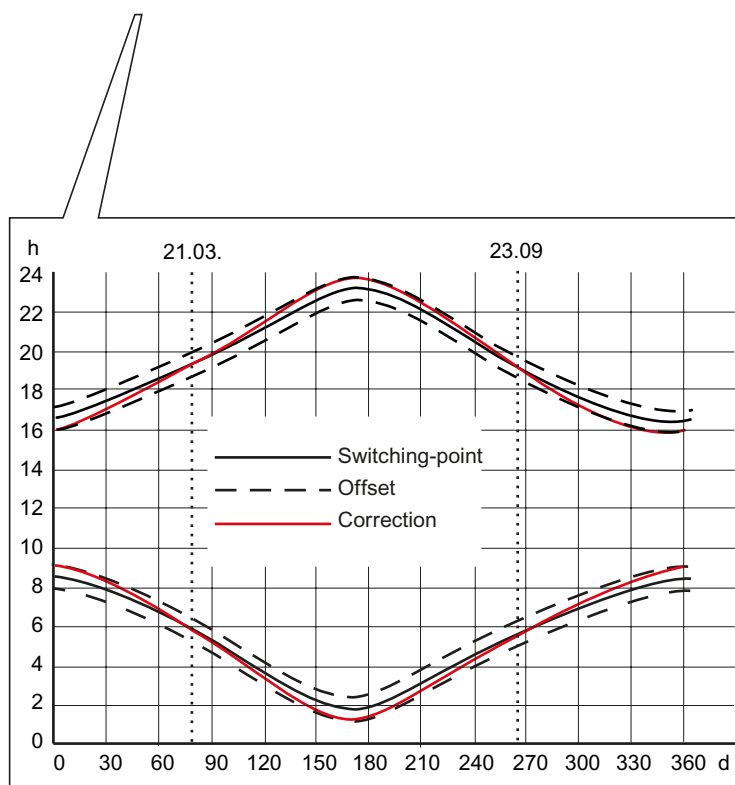

The time switch switches on at the calculated sunset time and off at the calculated sunrise time.

By setting an offset, you can shift the switching times by up to ± 120 minutes with respect to the calculated sunrise and sunset times.

Example: If you set the offset to +30 minutes, the time switch will switch 30 minutes after sunrise and 30 minutes after sunset. If you set the offset to -30 minutes, the time switch will switch 30 minutes before sunrise and 30 minutes before sunset.