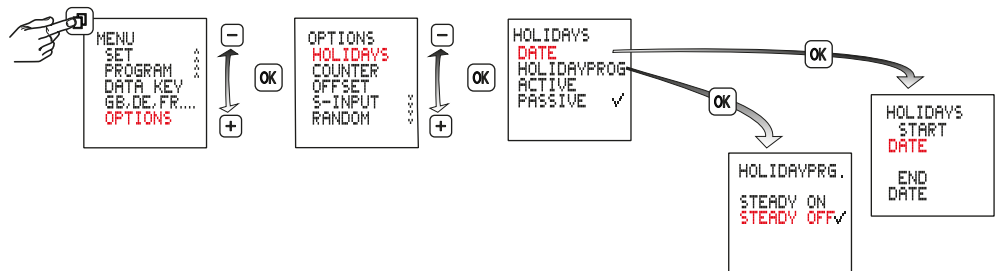

12 Holidays

After activation the holiday program is executed between 0:00h on the start date and 24:00h on the end date (Constant ON/OFF).

After the holiday program has run once, it must be reactivated.