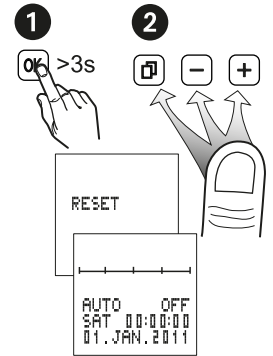

Reset

Warning!

The memory will be cleared, and all set data will be lost.

Hold down **OK** for more than 3 seconds and at the same time press and release **□** **-** **+**.

The language, time, date, summertime/wintertime and switching times will have to be reentered.