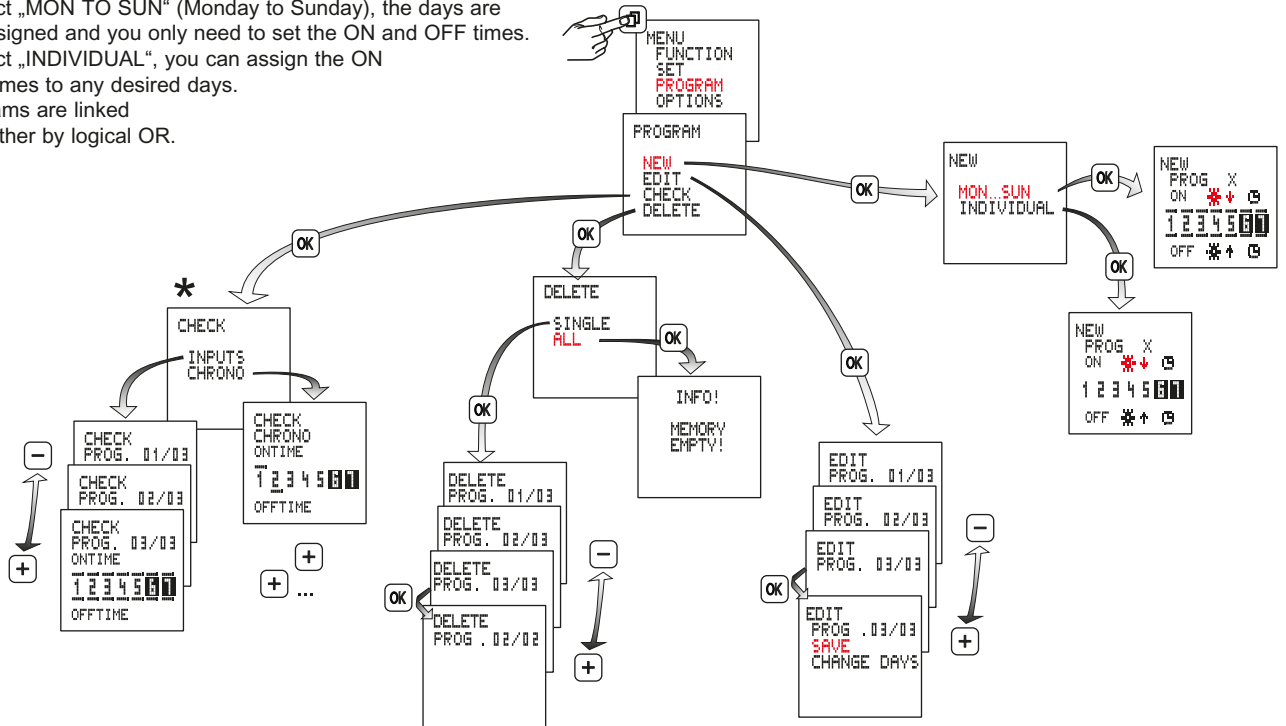

3

Programming

A program consists of an ON time, an OFF time and the associated ON and OFF days.
If you select „MON TO SUN“ (Monday to Sunday), the days are already assigned and you only need to set the ON and OFF times.
If you select „INDIVIDUAL“, you can assign the ON and OFF times to any desired days.
The programs are linked to one another by logical OR.