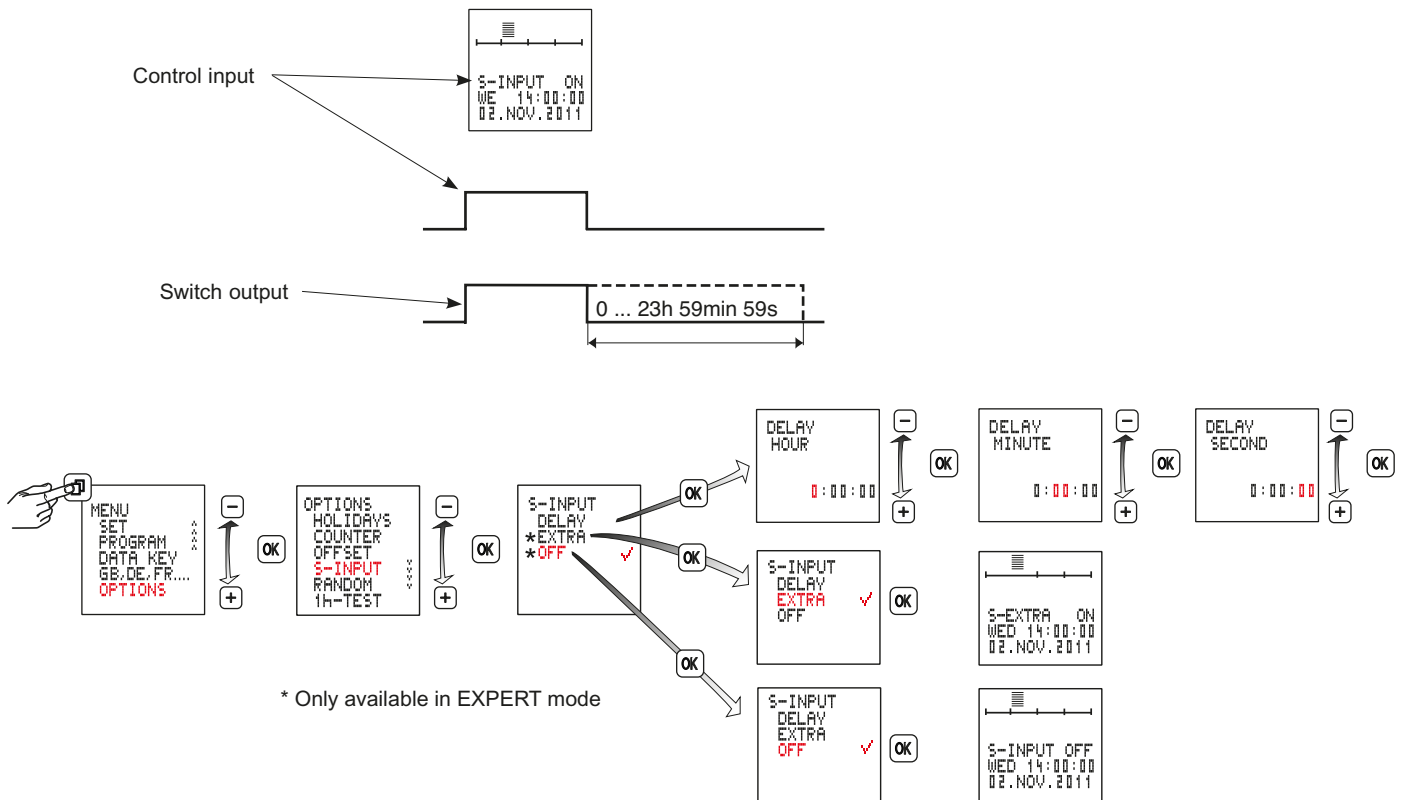

15 Control input with delay time

A control signal is superimposed on all program commands. While this control signal is applied, the output is switched ON. When the control signal is switched off, the output is switched OFF after a delay time, unless an ON command is applied by a program.