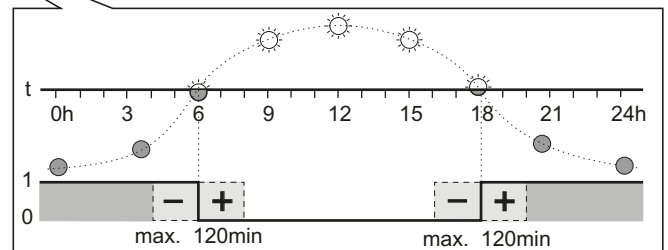

The time switch switches on at the calculated sunset time and off at the calculated sunrise time.

By setting an offset, you can shift the switching times by up to ± 120 minutes with respect to the calculated sunrise and sunset times.

Example: If you set the offset to +30 minutes, the time switch will switch 30 minutes after sunrise and 30 minutes after sunset. If you set the offset to -30 minutes, the time switch will switch 30 minutes before sunrise and 30 minutes before sunset.