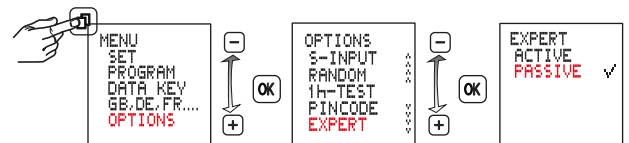

9 Random function

Function to simulate presence.

Function active: the programmed switching cycles are shifted at random within the range of ± 15 minutes.

10 Pincode

PIN CODE active: The menus of the time switch will not be accessible unless the PIN CODE has been entered. When the pin code is active, access to the button and key functions is disabled 1 minute after the last button press.

PIN free access can be re-enabled by selecting PASSIVE or by resetting the device.

11 Expert mode

Some additional functions are available in Expert mode:

- Power grid synchronisation to improve the accuracy
- Cycle function
- Summer / winter seasonal correction
- Control input Extra and Off

Note: Upon switching from ACTIVE to PASSIVE the additional menu items are hidden again and all the Expert mode settings are cancelled. After re-activating, Expert mode will operate again with the basic settings.

12 Holidays

After activation the holiday program is executed between 0:00h on the start date and 24:00h on the end date (Constant ON/OFF).

After the holiday program has run once, it must be reactivated.

13 Activating and deactivating grid synchronisation

Only available in EXPERT mode.

The default setting is PASSIVE. In order to improve the long-term accuracy, it is advisable to activate synchronisation if the time switch is supplied from a on 50/60 Hz grid with frequency adjustment.