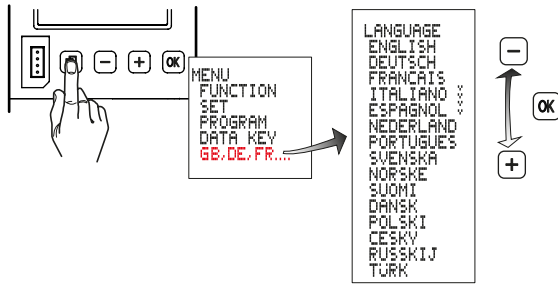

1 Set language