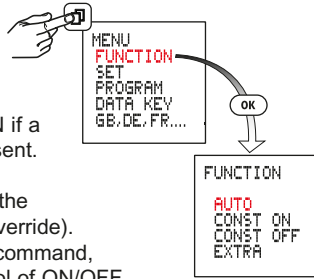

## 4 Modes

- **Auto** - Automatic operation
- **Constant ON**
- **Constant OFF**

**Note:** The output is switched ON if a control input signal is present.

- **Extra**  
The switch status imposed by the program is inverted (manual override). With the next effective switch command, the time switch resumes control of ON/OFF switching.