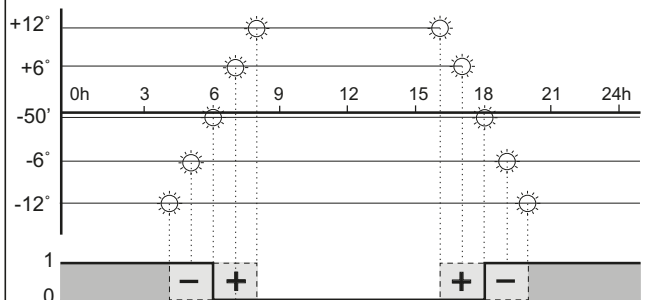

If the offset setting is in degrees the time switch switches on and off at times of equal brightness, despite the differences in twilight time lengths over the course of the year.

Sunrise and sunset correspond to -50' for the centre of the sun (the edge of the sun is visible on the horizon).