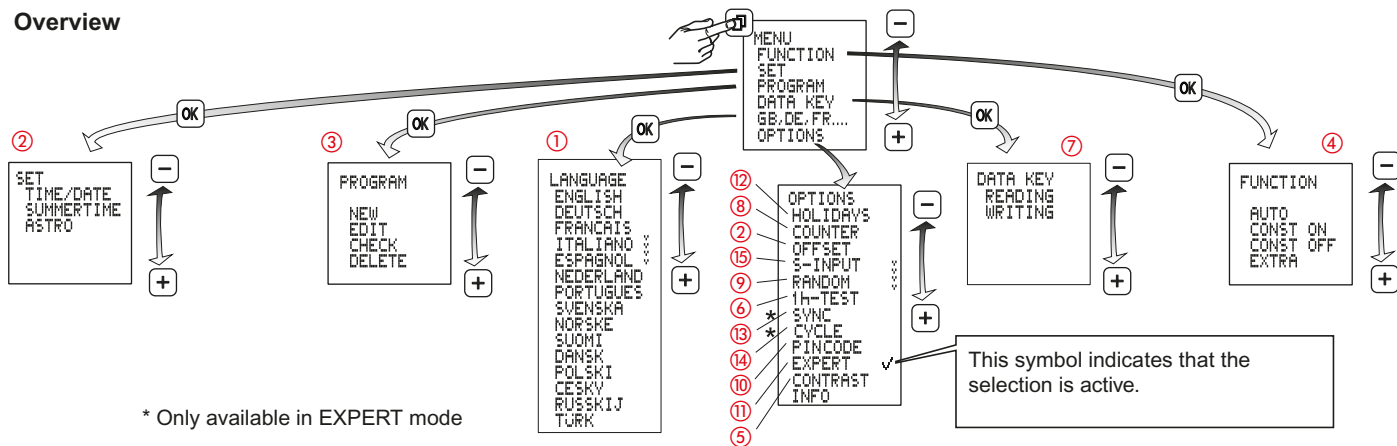

Overview

Technical data	4 126 54	4 126 55	4 126 56
	047 64	047 65	047 66
Supply voltage:	230V 50/60Hz	120V 50/60Hz	24V 50/60Hz
Power consumption:	1 W		
Relay outputs:	1 changeover contact 16A 250V~µ cos φ = 1		
Accuracy:	~ 0,1 s/day		
Wire cross-sections:	single-strand 1,5...4 mm²	multi-strand 1,5...2,5 mm²	
Programs	56 programs		

Control-cable length:	max. 50 m
Control signal:	230V AC/ 2mA, 120V AC/ 2mA, 24V AC/ 2mA
Control-pulse duration:	100...200ms
Delaytime:	0 ... 23 h 59 min 59 s
Local coordinates:	Resolution 1°/ 1' in EXPERT-Mode
Battery reserve:	5 years
Storage temperature:	- 20°C to +60°C
Operating temperature:	-20°C to +55°C