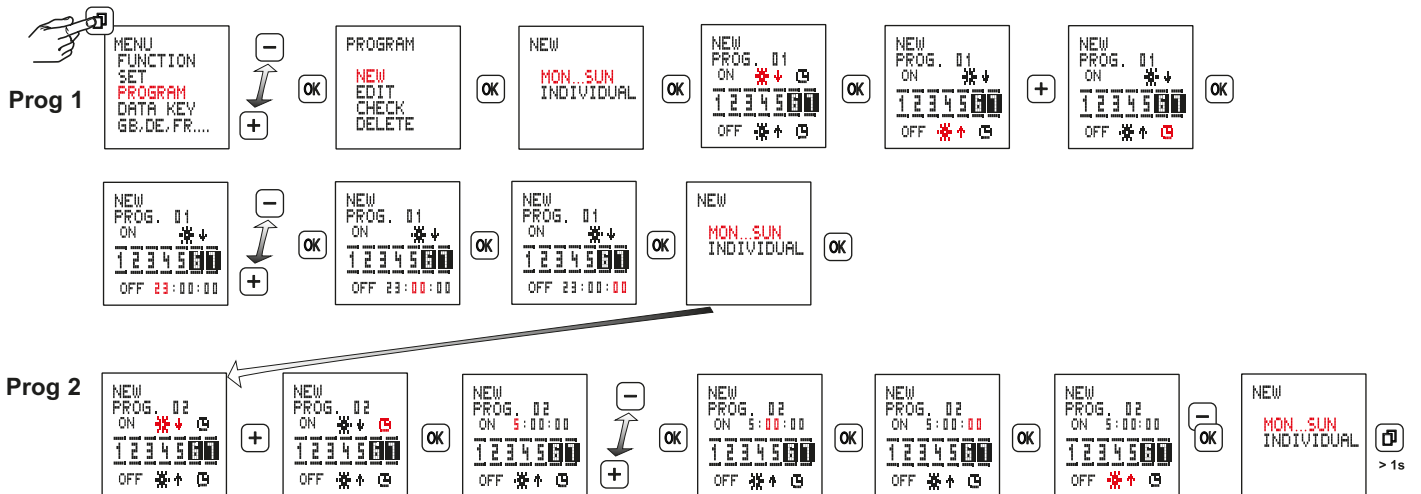

② The timer is to switch on at sunset on each day of the week and switch off at sunrise. In addition, it is to be switched off each night between 23:00h and 5:00h. This requires the use of two programs.

Program 1: ON at sunset and OFF at 23:00h
Program 2: ON at 5:00h and OFF at sunrise.