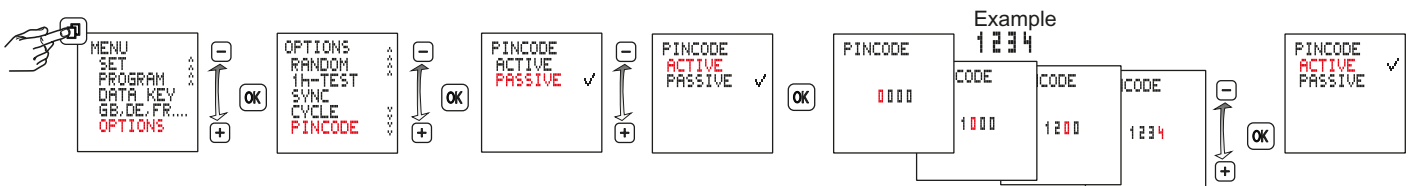

10 Pincode

PIN CODE active: The menus of the time switch will not be accessible unless the PIN CODE has been entered. When the pin code is active, access to the button and key functions is disabled 1 minute after the last button press.

PIN free access can be re-enabled by selecting PASSIVE or by resetting the device.

11 Expert mode

Some additional functions are available in Expert mode:

- Power grid synchronisation to improve the accuracy
- Cycle function
- Summer / winter seasonal correction
- Control input Extra and Off