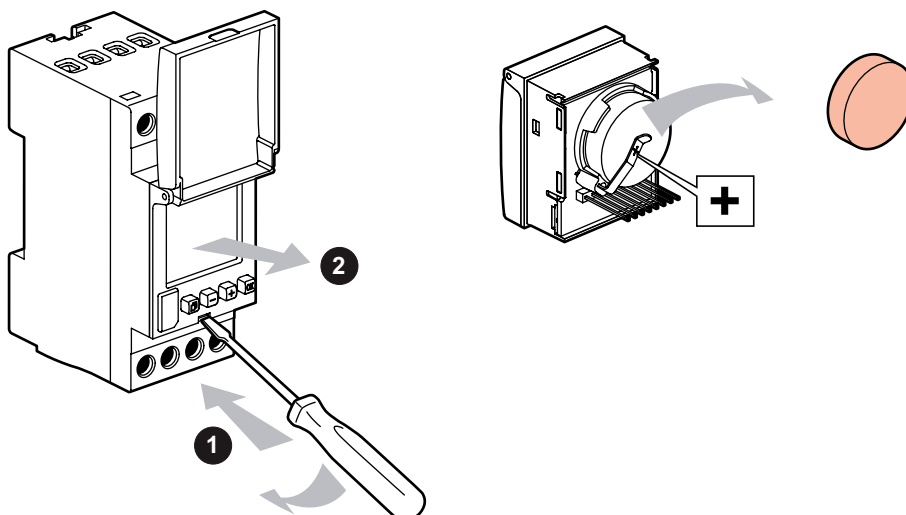

OFF

The control input signal sets the switching state to OFF if the program specifies ON.

Warning: Electrical shock - Disconnect all power from the device before dismantling the module and replacing the battery. Always use a Li cell type battery (LiMnO₂) CR2477, 3V high temperature type min +85 °C