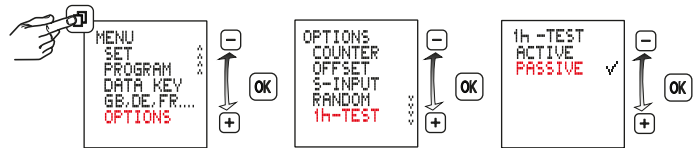

6 1 h-Test

When this function is activated, the output is switched ON for one hour.