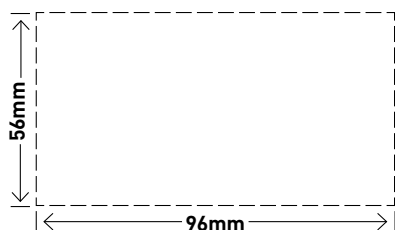

Data Sheet

Excel Life™

Dedicated Plate

Autoswitched Double Powerpoint, 10A

CAT NO. ED777AWE, ED777AUG, ED777ABL

Cat No.	ED777AWE, ED777AUG, ED777ABL
Description	Excel Life™ Dedicated Plate - Autoswitched Double Powerpoint, 10A
Supply voltage	230 - 240V a.c.
Current rating	10A
Colour	White (WE), Urban Grey (UG), Black (BL)
Plate size (W x H x D)	121 x 77 x 10mm
Mounting centres	84mm
Compliance	AS/NZS 3112

Excel Life™ Dedicated Plate Autoswitched Double Powerpoint, 10A

CAT NO. **ED777AWE, ED777AUG, ED777ABL**

- Dedicated Plate
- Rated 10A
- Internal automatic switching mechanism
- Only turns power on to the socket when pins engage to a safe point
- More fixing options - 4 corners
- Retained terminal screws
- Colour: White, Urban Grey and Black

Glass and tile cut-out dimensions:

Single product		
Cat No.	Barcode	Dimensions (WxHxD)
ED777AWE	9321001425632	114 x 77 x 25mm
ED777AUG	9321001425625	114 x 77 x 25mm
ED777ABL	9321001452089	114 x 77 x 25mm

Inner box (QTY 10)		
Cat No.	Barcode	Dimensions (WxHxD)
ED777AWE	9321001425717	163 x 163 x 131mm
ED777AUG	9321001425700	163 x 163 x 131mm
ED777ABL	9321001452805	163 x 163 x 131mm

Outer box (QTY 120)		
Cat No.	Barcode	Dimensions (WxHxD)
ED777AWE	9321001425793	350 x 350 x 450mm
ED777AUG	9321001425786	350 x 350 x 450mm
ED777ABL	9321001453505	350 x 350 x 450mm