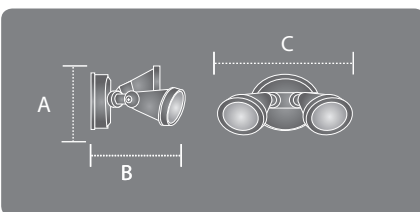

#### INSTALLATION/MOUNTING

Mounting Wall.

#### DIMENSIONS

A	B	C
153	170	275

A = HEIGHT, B = OVERALL DEPTH, C= WIDTH