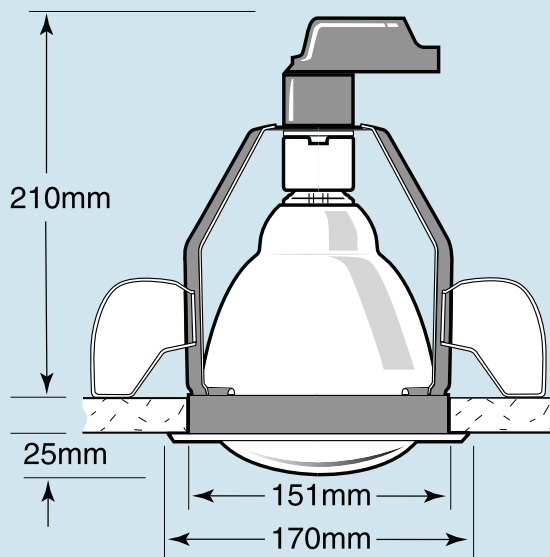

# heatlamp

**Cat R615**

1x275 watt heater for smaller  
bathrooms, toilets or ensuites

- Lamp may be dimmed for variable heat
- Multiple heat lights can be installed in larger rooms
- 5 year warranty on materials and workmanship
- 2 year warranty on infra red lamps
- Round hole cut-out for easy installation

## specifications

**Supply Voltage:** 230-240V a.c. 50Hz  
**Max. rating:** 275W  
**Heat lamps:** 1 x 275W  
**Projection into ceiling:** 210mm  
**Face protrusion:** 25mm  
**Hole cut-out size:** 151mm dia  
**Weight:** 750g  
**Warranty:** 5 years on material  
and workmanship  
2 years on infra red lamps  
**IP rating:** NA