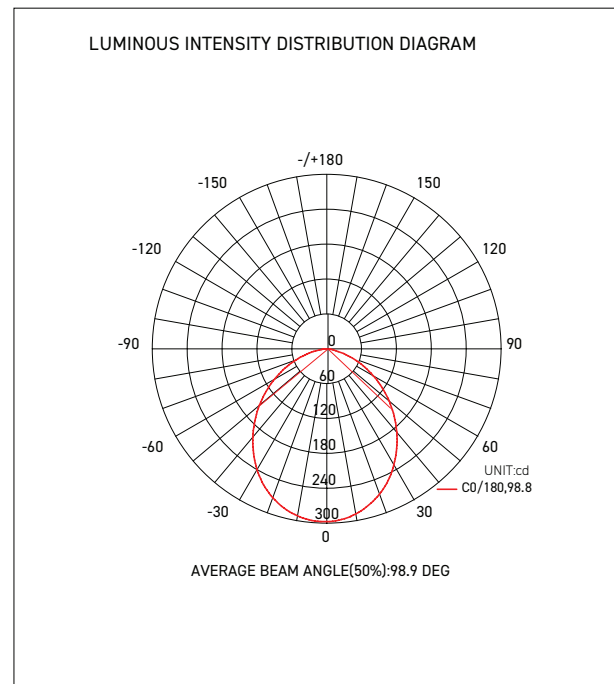

Single Product (Qty 1)	
Cat. No.	Barcode
DLI90BTWE	9321001491439
REMOTEBDL	9321001506317

Outer Box (Qty 24)	
Cat. No.	Barcode
DLI90BTWE	9321001491446