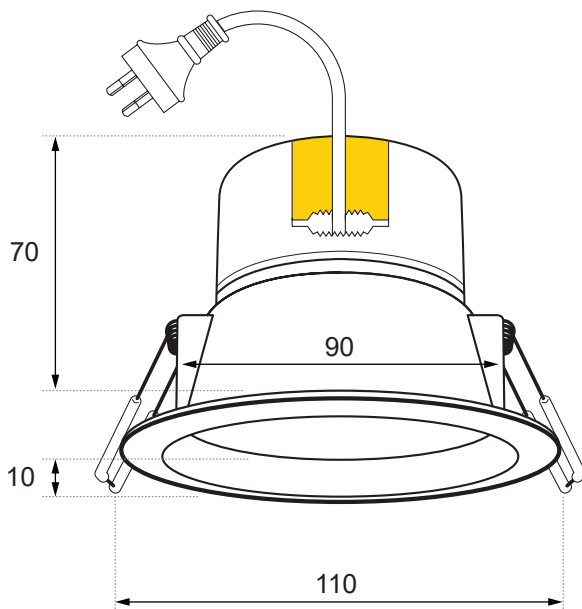

HPM Smart Downlight

CAT. NO. DLI90BTWE, REMOTEBDL

A brand of **legrand**

FEATURES

- Easy control from your smartphone.
- Suitable for outdoor undercover areas (IP44) rating.
- Electrical surge protection.
- Screw less terminal cover for easy, hard wired connection.
- High quality flame retardant plastic construction.
- Flicker free*

*Visible flicker free for "ripple injection" up to 20V rms and an injection frequency up to 1050 Hz.

BENEFITS

- Control lights and make Group Lights.
- Smooth colour temperature range from Warm to Natural from HPM Connect App / Remote Control.
- Easy to install.
- Set timers

DIMENSIONS