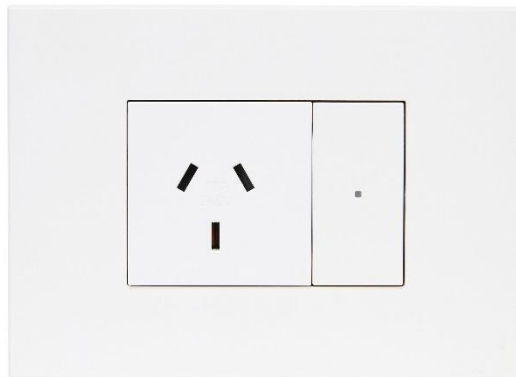

Data Sheet

ARTEOR™ with NETATMO

Smart Single Powerpoint - 10A

CAT NO. **AWNHGPOWE, AWNHGPOMGN, AWNHGPOALU, AWNHGPOCHP**

Cat No.	AWNHGPOWE	AWNHGPOMGN	AWNHGPOALU	AWNHGPOCHP
Colour	White (WE)	Magnesium (MGN)	Aluminium (ALU)	Champagne (CHP)
Description	Smart single powerpoint,10A			
Nominal Input Voltage	240V a.c.			
Current rating	10A			
No. of Module	3 Module			
Wired/Wireless	Wired			
IP Rating	IP2X			
Mounting Centre	84mm			
Product dimensions (W X H X D)	127 X 92 X 42mm			
Wireless Connectivity	Zigbee 2.4Ghz to 2.4835Ghz			
Compliance	AS/NZS 60669.2.1 , AS/NZS 3112, AS/NZS 4268, ETSI EN 300 328			

ARTEOR™ with NETATMO

Smart Single Powerpoint-10A

CAT NO. **AWNHGPOWE, AWNHGPOMGN, AWNHGPOALU, AWNHGPOCHP**

- Smart single powerpoint to expand an Arteor with Netatmo installation. (requires installation of Starter kit or Basic kit)
- 3 ways to control for better user convenience: using a wireless switch, via smart devices or voice control.
- Compatibility with all 3 voice assistants: Apple SIRI, Google Home and Amazon Alexa.
- Energy consumption display to keep track of energy consumption.
- Push notifications to stay informed of home status.
- Arteor range: elegant design and stylish 17 coverplates finishes available.
- Easy to install.
- User-friendly app.

Single product		
Cat No.	Barcode	Dimensions
AWNHGPOWE	9321001488866	160 X 130 X 90mm
AWNHGPOMGN	9321001489016	
AWNHGPOALU	9321001489160	
AWNHGPOCHP	9321001489313	

Outer box (QTY 5)		
Cat No.	Barcode	Dimensions
AWNHGPOWE	9321001489467	368 X 185 X 391mm
AWNHGPOMGN	9321001489610	
AWNHGPOALU	9321001489764	
AWNHGPOCHP	9321001489917	