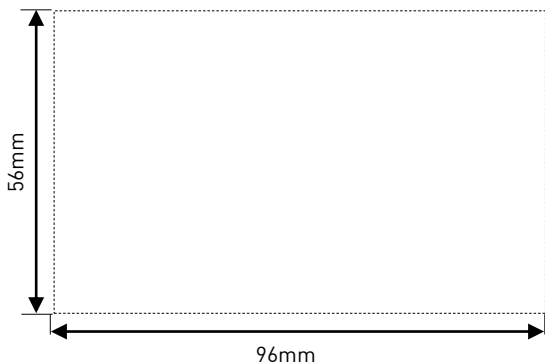

ARTEOR™ with NETATMO

Smart Single Powerpoint-10A

CAT NO. **AWNHGPOWE, AWNHGPOMGN, AWNHGPOALU, AWNHGPOCHP**

- Smart single powerpoint to expand an Arteor with Netatmo installation. (requires installation of Starter kit or Basic kit)
- 3 ways to control for better user convenience: using a wireless switch, via smart devices or voice control.
- Compatibility with all 3 voice assistants: Apple SIRI, Google Home and Amazon Alexa.
- Energy consumption display to keep track of energy consumption.
- Push notifications to stay informed of home status.
- Arteor range: elegant design and stylish 17 coverplates finishes available.
- Easy to install.
- User-friendly app.

Single product		
Cat No.	Barcode	Dimensions
AWNHGPOWE	9321001488866	160 X 130 X 90mm
AWNHGPOMGN	9321001489016	
AWNHGPOALU	9321001489160	
AWNHGPOCHP	9321001489313	

Outer box (QTY 5)		
Cat No.	Barcode	Dimensions
AWNHGPOWE	9321001489467	368 X 185 X 391mm
AWNHGPOMGN	9321001489610	
AWNHGPOALU	9321001489764	
AWNHGPOCHP	9321001489917	

Glass and tile cut-out dimensions:

Legrand - Australia
1300 369 777
www.legrand.com.au
ABN 31 000 102 661

Legrand - New Zealand
0800 476 009
www.legrand.co.nz

Refer to your group buying office, Legrand Sales Representative or Legrand Sales Office for pricing.

Please note: specifications are subject to change without prior notice.