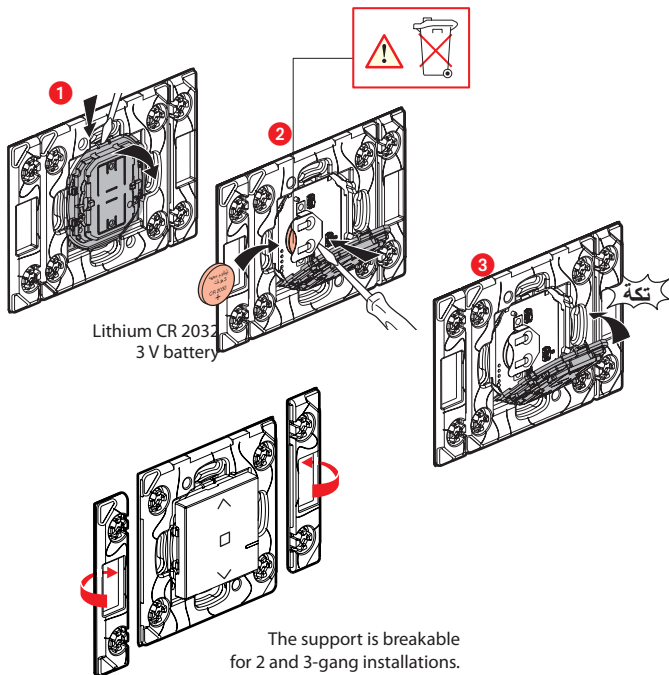

Replacing the battery

SIMPLIFIED **EU** DECLARATION OF CONFORMITY

The undersigned,

Legrand

declares that the radio-electric equipment referred to in these instructions
complies with directive 2014/53/EU.

The full text of the EU declaration of conformity
is available on the following website:

www.legrandoc.com