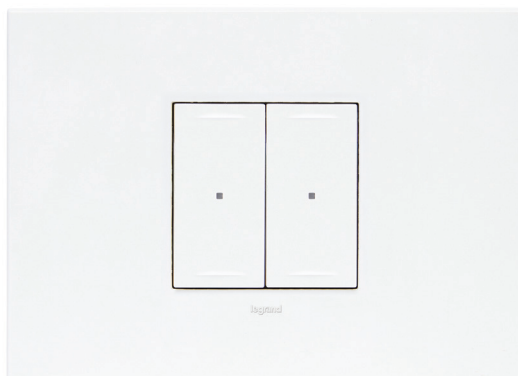

Datasheet

ARTEOR™ with NETATMO

Smart Switch Horizontal – 2 Gang

CAT. NO. AWNHSW2WE, AWNHSW2MGN, AWNHSW2ALU, AWNHSW2CHP

Cat. No.	AWNHSW2WE	AWNHSW2MGN	AWNHSW2ALU	AWNHSW2CHP
Colour	White (WE)	Magnesium (MGN)	Aluminium (ALU)	Champagne (CHP)
Description	Smart Switch Horizontal 2 Gang, 2 Module, 3 Wire			
Nominal Input Voltage	230-240 V a.c. 50 Hz			
Load stabilizing capacitor	Supplied in box			
Min. Load	5 W			
Max. Load	100W LEDs (or 10 lamps max.), 100W Compact fluorescent. Refer Instruction sheet for more info			
No. of Module	2 Module			
No. of Gang	2 Gang			
Wired/Wireless	Wired			
IP Rating	IP2X			
Mounting Centre	84 mm			
Product Dimension (W X H X D)	127 X 92 X 42 mm			
Wireless Connectivity	Zigbee 2.4Ghz to 2.4835Ghz			
Compliance	AS/NZS 60669.2.1, AS/NZS 4268, ETSI EN 300 328			

ARTEOR™ with NETATMO Smart Switch Horizontal – 2 Gang

CAT. NO. **AWNHSW2WE, AWNHSW2MGN, AWNHSW2ALU, AWNHSW2CHP**

FEATURES

- Smart light switch to expand an Arteor with Netatmo installation (requires installation of Starter kit or Basic kit).
- 3 ways to control for better user convenience: standard press on the switch, via smart devices or voice control.
- Compatibility with all 3 voice assistants: Apple SIRI, Google Home and Amazon Alexa.
- Energy consumption display to keep track of energy consumption.
- Push notifications to stay informed of home status.
- Arteor range: elegant design and stylish 17 coverplates finishes available.
- Supplied complete with support frame, coverplate, paint cover, and load stabilising capacitor.
- Easy to install.
- User-friendly app.

Single Product		
Cat. No.	Barcode	Dimensions
AWNHSW2WE	9321001488743	160 X 130 X 90 mm
AWNHSW2MGN	9321001488897	
AWNHSW2ALU	9321001489047	
AWNHSW2CHP	9321001489191	

Outer Box (QTY 10)		
Cat. No.	Barcode	Dimensions
AWNHSW2WE	9321001489344	368 X 185 X 391mm
AWNHSW2MGN	9321001489498	
AWNHSW2ALU	9321001489641	
AWNHSW2CHP	9321001489795	