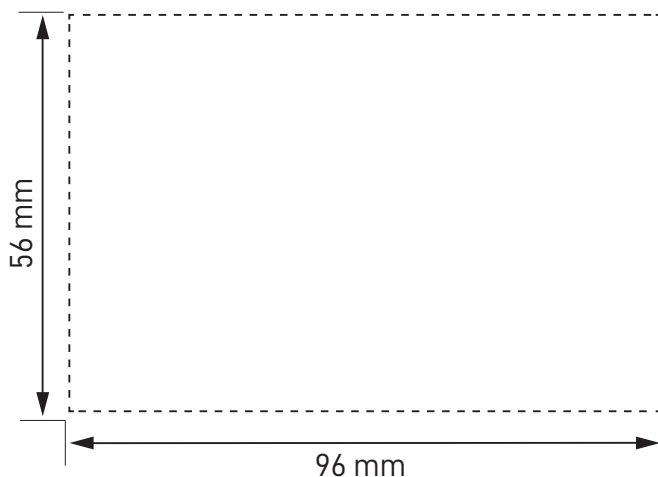

ARTEOR™ with NETATMO Smart Switch Horizontal – 2 Gang

CAT. NO. **AWNHSW2WE, AWNHSW2MGN, AWNHSW2ALU, AWNHSW2CHP**

FEATURES

- Smart light switch to expand an Arteor with Netatmo installation (requires installation of Starter kit or Basic kit).
- 3 ways to control for better user convenience: standard press on the switch, via smart devices or voice control.
- Compatibility with all 3 voice assistants: Apple SIRI, Google Home and Amazon Alexa.
- Energy consumption display to keep track of energy consumption.
- Push notifications to stay informed of home status.
- Arteor range: elegant design and stylish 17 coverplates finishes available.
- Supplied complete with support frame, coverplate, paint cover, and load stabilising capacitor.
- Easy to install.
- User-friendly app.

Single Product		
Cat. No.	Barcode	Dimensions
AWNHSW2WE	9321001488743	160 X 130 X 90 mm
AWNHSW2MGN	9321001488897	
AWNHSW2ALU	9321001489047	
AWNHSW2CHP	9321001489191	

Outer Box (QTY 10)		
Cat. No.	Barcode	Dimensions
AWNHSW2WE	9321001489344	368 X 185 X 391mm
AWNHSW2MGN	9321001489498	
AWNHSW2ALU	9321001489641	
AWNHSW2CHP	9321001489795	

Glass and tile cut-out dimensions

Legrand - Australia
1300 369 777
www.legrand.com.au
ABN 31 000 102 661

Legrand - New Zealand
0800 476 009
www.legrand.co.nz

Refer to your group buying office, Legrand Sales Representative or Legrand Sales Office for pricing.

Please note: specifications are subject to change without prior notice.