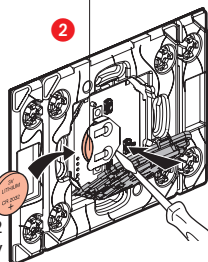

The support is breakable
for 2 and 3-gang installations.

SIMPLIFIED **EU** DECLARATION OF CONFORMITY

The undersigned,

Legrand

declares that the radio-electric equipment referred to in these instructions
complies with directive 2014/53/EU.

The full text of the EU declaration of conformity
is available on the following website:

www.legrandoc.com