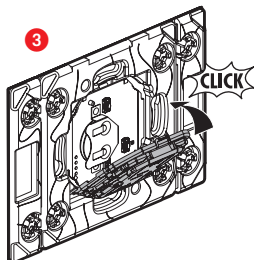

The support is breakable
for 2 and 3-gang installations.

SIMPLIFIED **EU** DECLARATION OF CONFORMITY

The undersigned,

Legrand

declares that the radio-electric equipment referred to in these instructions
complies with directive 2014/53/EU.

The full text of the EU declaration of conformity
is available on the following website:

www.legrandoc.com