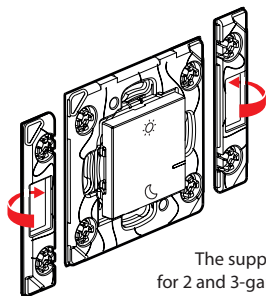

The support is breakable
for 2 and 3-gang installations.

SIMPLIFIED **EU** DECLARATION OF CONFORMITY

The undersigned,

Legrand

declares that the radio-electric equipment referred to in these instructions
complies with directive 2014/53/EU.

The full text of the EU declaration of conformity
is available on the following website:

www.legrandoc.com