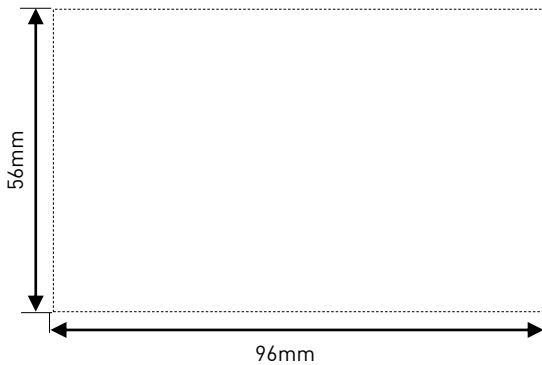

ARTEOR™ with NETATMO

Smart Home Starter Kit - Gateway, Wireless Master Switch, 1 Gang Smart Switch and Smart SGPO

CAT NO. **AWNSKITWE, AWNSKITMGN, AWNSKITALU, AWNSKITCHP**

- Complete kit to convert a standard electrical installation into a smart electrical installation: includes Gateway, Wireless Master switch, Smart light switch and Smart single powerpoint.
- 3 ways to control for better user convenience: standard press on the switch, via smart devices or voice control.
- Compatibility with all 3 voice assistants: Apple SIRI, Google Home and Amazon Alexa.
- Energy consumption display to keep track of energy consumption.
- Push notifications to stay informed of home status.
- Arteor range: elegant design and stylish 17 coverplates finishes available.
- Supplied complete with support frames, coverplates, paint covers, and Battery CR2032 as well as adhesives.(Wireless master switch only)
- Easy to install.
- User-friendly app.

Single product		
Cat No.	Barcode	Dimensions
AWNSKITWE	9321001488842	295 X 153 X 102mm
AWNSKITMGN	9321001488996	
AWNSKITALU	9321001489146	
AWNSKITCHP	9321001489290	

Outer box (QTY 5)		
Cat No.	Barcode	Dimensions
AWNSKITWE	9321001489443	500 X 333 X 262mm
AWNSKITMGN	9321001489597	
AWNSKITALU	9321001489740	
AWNSKITCHP	9321001489894	

Glass and tile cut-out dimensions:

SGPO and Gateway