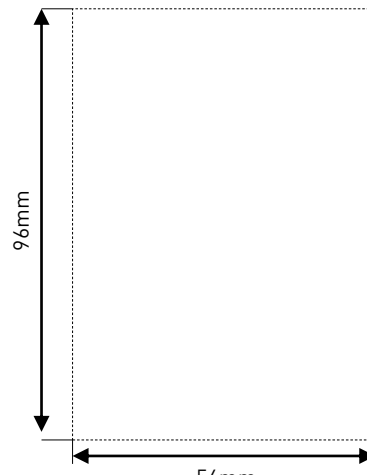

Light switch

Legrand - Australia
1300 369 777
www.legrand.com.au
ABN 31 000 102 661

Legrand - New Zealand
0800 476 009
www.legrand.co.nz

Refer to your group buying office, Legrand Sales Representative or Legrand Sales Office for pricing.

Please note: specifications are subject to change without prior notice.