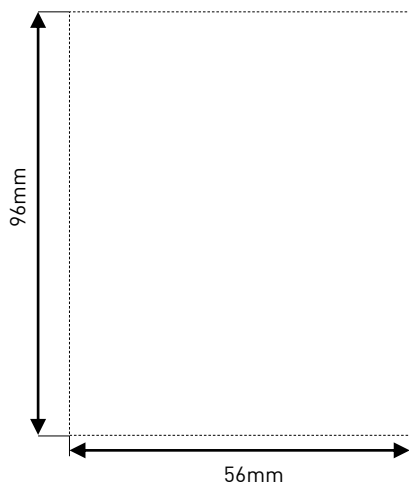

ARTEOR™ with NETATMO

Smart Switch Vertical – 1 Gang

CAT NO. **AWNVSW1WE, AWNVSW1MGN, AWNVSW1ALU, AWNVSW1CHP**

- Smart light switch to expand an Arteor with Netatmo installation. (requires installation of Starter kit or Basic kit)
- 3 ways to control for better user convenience: standard press on the switch, via smart devices or voice control.
- Compatibility with all 3 voice assistants: Apple SIRI, Google Home and Amazon Alexa.
- Energy consumption display to keep track of energy consumption.
- Push notifications to stay informed of home status.
- Arteor range: elegant design and stylish 17 coverplates finishes available.
- Supplied complete with support frame, coverplate, paint cover, and load stabilising capacitor.
- Easy to install.
- User-friendly app.

Single product		
Cat No.	Barcode	Dimensions
AWNVSW1WE	9321001488736	160 X 130 X 90mm
AWNVSW1MGN	9321001488880	
AWNVSW1ALU	9321001489030	
AWNVSW1CHP	9321001489184	

Outer box (QTY 10)		
Cat No.	Barcode	Dimensions
AWNVSW1WE	9321001489337	368 X 185 X 391mm
AWNVSW1MGN	9321001489481	
AWNVSW1ALU	9321001489634	
AWNVSW1CHP	9321001489788	

Glass and tile cut-out dimensions:

Legrand - Australia
1300 369 777
www.legrand.com.au
ABN 31 000 102 661

Legrand - New Zealand
0800 476 009
www.legrand.co.nz

Refer to your group buying office, Legrand Sales Representative or Legrand Sales Office for pricing.

Please note: specifications are subject to change without prior notice.