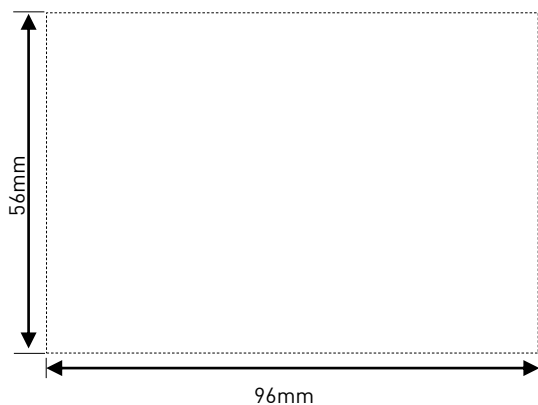

ARTEOR™ with NETATMO

Smart Switch Horizontal – 1 Gang

CAT NO. **AWNHSW1WE, AWNHSW1MGN, AWNHSW1ALU, AWNHSW1CHP**

- Smart light switch to expand an Arteor with Netatmo installation. (requires installation of Starter kit or Basic kit)
- 3 ways to control for better user convenience: standard press on the switch, via smart devices or voice control.
- Compatibility with all 3 voice assistants: Apple SIRI, Google Home and Amazon Alexa.
- Energy consumption display to keep track of energy consumption.
- Push notifications to stay informed of home status.
- Arteor range: elegant design and stylish 17 coverplates finishes available.
- Supplied complete with support frames, coverplates, paint covers, and load stabilising capacitor.
- Easy to install.
- User-friendly app.

Single product		
Cat No.	Barcode	Dimensions
AWNHSW1WE	9321001488729	160 X 130 X 90mm
AWNHSW1MGN	9321001488873	
AWNHSW1ALU	9321001489023	
AWNHSW1CHP	9321001489177	

Outer box (QTY 10)		
Cat No.	Barcode	Dimensions
AWNHSW1WE	9321001489320	368 X 185 X 391mm
AWNHSW1MGN	9321001489474	
AWNHSW1ALU	9321001489627	
AWNHSW1CHP	9321001489771	

Glass and tile cut-out dimensions:

Legrand - Australia
1300 369 777
www.legrand.com.au
ABN 31 000 102 661

Legrand - New Zealand
0800 476 009
www.legrand.co.nz

Refer to your group buying office, Legrand Sales Representative or Legrand Sales Office for pricing.

Please note: specifications are subject to change without prior notice.