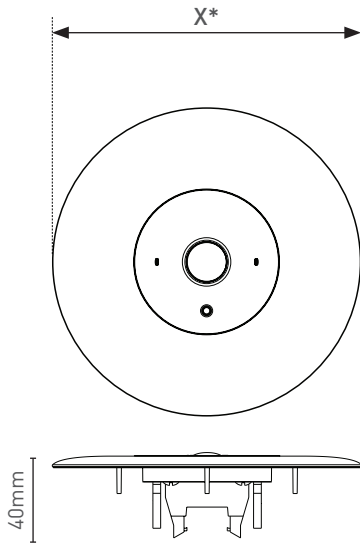

Mounting Height (m)	2.4	2.7	3.0	3.3	3.6	4.0
A	13.2	14.8	16.5	18.1	19.8	22.0
B	13.2	14.8	16.5	18.1	19.8	22.0

As per AS/NZS 2293:2018

Maximum spacings between luminaires for 1.0 lux (New Zealand)

Mounting Height (m)	2.4	2.7	3.0	3.3	3.6	4.0
A	11.5	11.8	12.1	12.3	12.5	12.7
B	11.5	11.8	12.1	12.3	12.5	12.7

As per AS/NZS 2293:2018

LED Satellite – D63

CAT. NO. 659009LI, 659010LI

DIMENSIONS

Fascia

Type	Diameter (X*)
Satellite (No trim)	60 mm
Small Ring	80 mm
Medium Ring	120 mm
Large Ring	150 mm

Power Pack

Legrand - Australia
1300 369 777
www.legrand.com.au
ABN 31 000 102 661