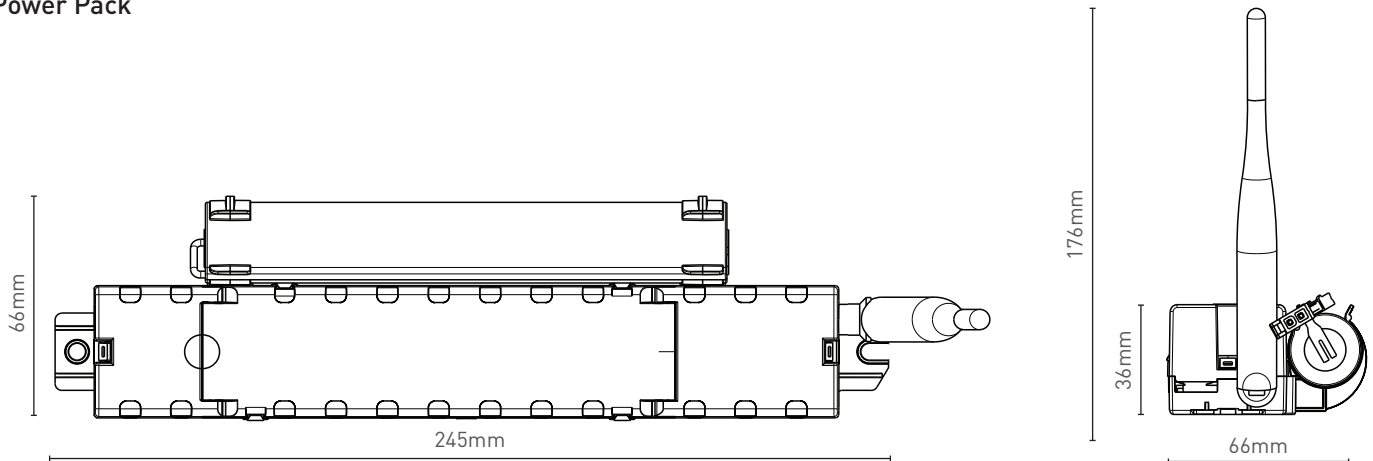

Mounting Height (m)	2.4	2.7	3.0	3.3	3.6	4.0
A	13.2	14.8	16.5	18.1	19.8	22.0
B	13.2	14.8	16.5	18.1	19.8	22.0

As per AS/NZS 2293:2018

Maximum spacings between luminaires for 1.0 lux (New Zealand)

Mounting Height (m)	2.4	2.7	3.0	3.3	3.6	4.0
A	11.5	11.8	12.1	12.3	12.5	12.7
B	11.5	11.8	12.1	12.3	12.5	12.7

As per AS/NZS 2293:2018

LED Satellite – D63

CAT. NO. 659009LI, 659010LI

DIMENSIONS

Fascia

Type	Diameter (X*)
Satellite (No trim)	60 mm
Small Ring	80 mm
Medium Ring	120 mm
Large Ring	150 mm

Power Pack

Legrand - Australia
1300 369 777
www.legrand.com.au
ABN 31 000 102 661