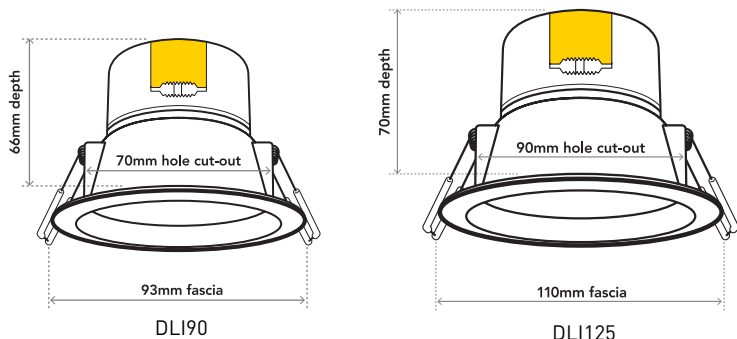

Datasheet

DLI LED Non-dimmable Downlight 5W to 7W, IP44

CAT NO. **DLI7005, DLI7006, DLI7007, DLI7008, DLI70054P, DLI70058P, DLI9005, DLI9006, DLI9007, DLI9008, DLI90054P, DLI90058P**

DLI70 Series

DLI90 Series

Cat no.	Description	Ceiling cut-out	Wattage	Ceiling depth	Fascia size	Lumens	Colour temp	Beam angle	CRI	IP rating
DLI7005	Warm white / white finish	70mm Ø	5W	66mm	93mm Ø	480lm	3000K	90°	80+	IP44
DLI7006	Cool white /white finish	70mm Ø	5W	66mm	93mm Ø	505lm	4000K	90°	80+	IP44
DLI7007	Warm white / brushed chrome finish	70mm Ø	5W	66mm	94mm Ø	480lm	3000K	90°	80+	IP44
DLI7008	Cool white / brushed chrome finish	70mm Ø	5W	66mm	94mm Ø	505lm	4000K	90°	80+	IP44
DLI70054P	Warm white / white finish	70mm Ø	5W	66mm	93mm Ø	480lm	3000K	90°	80+	IP44
DLI70058P	Warm white / white finish	70mm Ø	5W	66mm	93mm Ø	480lm	3000K	90°	80+	IP44
DLI9005	Warm white / white finish	90mm Ø	7W	70mm	110mm Ø	740lm	3000K	90°	80+	IP44
DLI9006	Cool white /white finish	90mm Ø	7W	70mm	110mm Ø	815lm	4000K	90°	80+	IP44
DLI9007	Warm white / brushed chrome finish	90mm Ø	7W	70mm	111mm Ø	740lm	3000K	90°	80+	IP44
DLI9008	Cool white / brushed chrome finish	90mm Ø	7W	70mm	111mm Ø	815lm	4000K	90°	80+	IP44
DLI90054P	Warm white / white finish	90mm Ø	7W	70mm	110mm Ø	740lm	3000K	90°	80+	IP44
DLI90058P	Warm white / white finish	90mm Ø	7W	70mm	110mm Ø	740lm	3000K	90°	80+	IP44

DLI LED Non-dimmable Downlight 5W to 7W, IP44

CAT NO. DLI7005, DLI7006, DLI7007, DLI7008, DLI70054P, DLI70058P, DLI9005, DLI9006, DLI9007, DLI9008, DLI90054P, DLI90058P

- Flex and plug not provided
- Non-dimmable
- 3 year warranty
- 30,000 hours lifespan
- IP44 weatherproof (suitable for outdoor undercover areas)
- Suitable for 70mm and 90mm hole cut-outs
- Only 5W & 7W power consumption
- Up to 815lm output
- Maximum efficacy up to 116lm/W
- 2,000V electrical surge protection
- IC-4 insulation rating: these downlights can be fully covered and abutted by insulation material