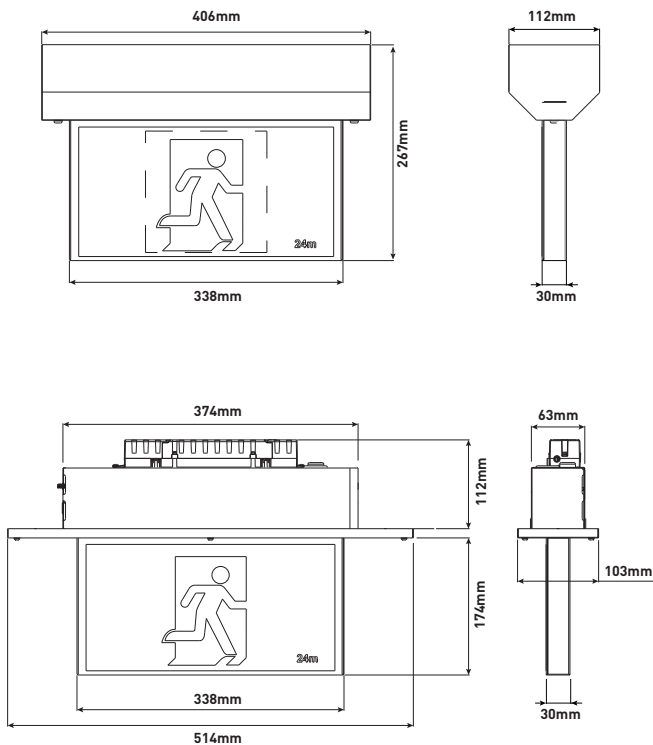

Securit LED Exit Signs

Perfect for prisons, correctional facilities, detention centres, police stations and psychiatric wards.

- Unbreakable flexible thermo plastic diffuser
- Diffuser cannot be used as a weapon if dislodged
- Anti-tamper Resitork screws to prevent removal of the unit
- Thick 6mm interior cover to prevent entry to electronic components and LEDs
- Simple to install with quick connect terminal block
- iSmart™ temperature sensing technology for the LIION battery
- Electronics designed to lengthen the life of the battery, minimising maintenance costs
- Environmentally friendly battery
- Designed and manufactured in Australia
- 5 year warranty

Cat No	Description	Emergency Classification	
		C0	C90
SPU - recessed		C0	C90
684770/LI	Maintained LED 4W ss RM	E1.3	E1
684771/LI	Maintained LED 4W ss RM left		
684772/LI	Maintained LED 4W ss RM right		
684773/LI	Maintained LED 4W ds RM		
684774/LI	Maintained LED 4W ds RM left/right		
SPU - surface mounted		C0	C90
684775/LI	Maintained LED 4W ss RM	E1.3	E1
684776/LI	Maintained LED 4W ss RM left		
684777/LI	Maintained LED 4W ss RM right		
684778/LI	Maintained LED 4W ds RM		
684779/LI	Maintained LED 4W ds RM left/right		
Axiom - recessed		C0	C90
684780/LI	Maintained LED 4W ss RM	E1.3	E1
684781/LI	Maintained LED 4W ss RM left		
684782/LI	Maintained LED 4W ss RM right		
684783/LI	Maintained LED 4W ds RM		
684784/LI	Maintained LED 4W ds RM left/right		
Axiom (wired only) - surface mounted		C0	C90
684785/LI	Maintained LED 4W ss RM	E1.3	E1
684786/LI	Maintained LED 4W ss RM left		
684787/LI	Maintained LED 4W ss RM right		
684788/LI	Maintained LED 4W ds RM		
684789/LI	Maintained LED 4W ds RM left/right		

RM = Running man, SS = single sided, DS = double sided

Legrand Australia
1300 369 777
www.legrand.com.au

Legrand New Zealand
0800 476 0909
www.legrand.co.nz